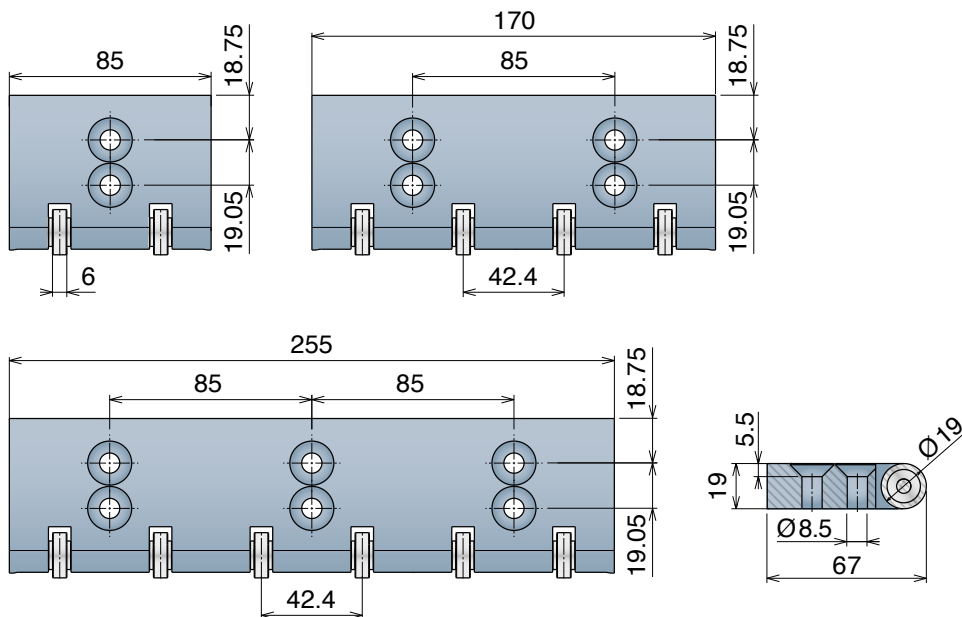

NoseBars with Bearings for 520/525 Series

Delivery: **Easy** Standard

Article-Nr.	K (mm)
22811	85
22812	170
22813	255

Version B - With 1 Positioner | Version C - With 2 Positioners

Article-Nr.	K (mm)
22817	85

NoseBars with Bearings for 521 Series

Article-Nr.	K (mm)
22848C	114,3 (4.5')
22842C	190,5 (7.5')

Version B - With 1 Positioner | Version C - With 2 Positioners

Article-Nr.	K (mm)
22838C	114,3 (4.5')
22845C	190,5 (7.5')