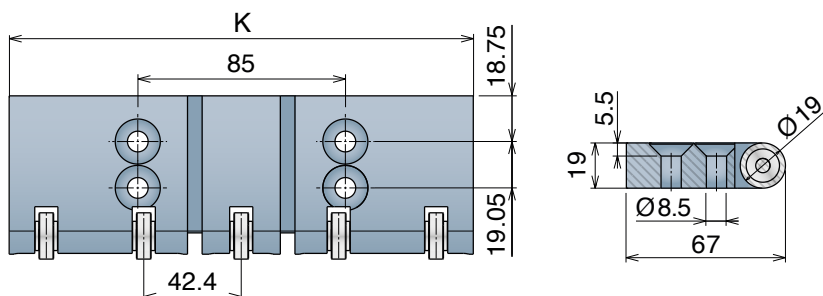

NoseBars with Bearings for 520/525 Series

Delivery: **Easy** Standard

Article-Nr.	K (mm)
22811	85
22812	170
22813	255

Version B - With 1 Positioner | Version C - With 2 Positioners

Article-Nr.	K (mm)
22817	85

NoseBars with Bearings for 521 Series

Article-Nr.	K (mm)
22848C	114,3 (4.5')
22842C	190,5 (7.5')

Version B - With 1 Positioner | Version C - With 2 Positioners

Article-Nr.	K (mm)
22838C	114,3 (4.5')
22845C	190,5 (7.5')