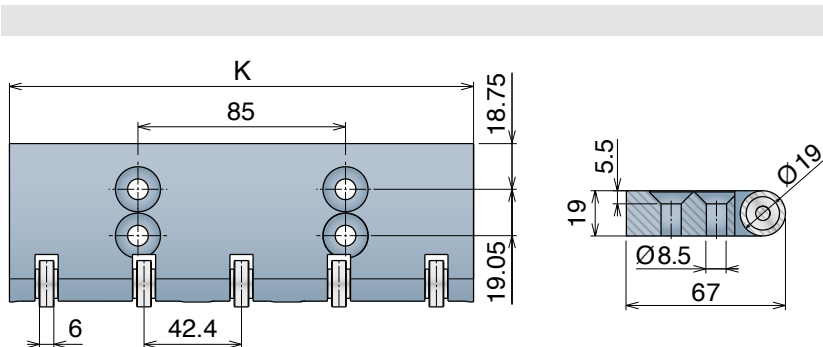

NoseBars with Bearings for 520/525 Series

Delivery: **Easy** Standard

Article-Nr.	K (mm)
22811	85
22812	170
22813	255

Version B - With 1 Positioner | Version C - With 2 Positioners

Article-Nr.	K (mm)
22817	85

NoseBars with Bearings for 521 Series

Article-Nr.	K (mm)
22848C	114,3 (4.5')
22842C	190,5 (7.5')

Version B - With 1 Positioner | Version C - With 2 Positioners

Article-Nr.	K (mm)
22838C	114,3 (4.5')
22845C	190,5 (7.5')