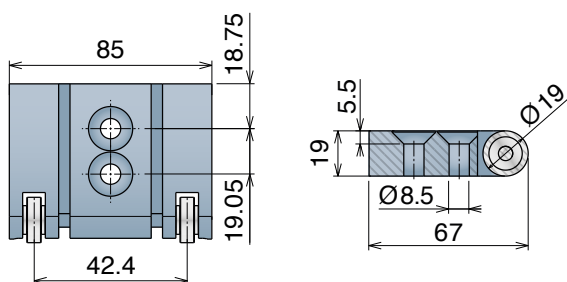

NoseBars with Bearings for 520/525 Series

Delivery: **Easy** Standard

Article-Nr.	K (mm)
22811	85
22812	170
22813	255

Version B - With 1 Positioner | Version C - With 2 Positioners

Article-Nr.	K (mm)
22817	85

NoseBars with Bearings for 521 Series

Article-Nr.	K (mm)
22848C	114,3 (4.5')
22842C	190,5 (7.5')

Version B - With 1 Positioner | Version C - With 2 Positioners

Article-Nr.	K (mm)
22838C	114,3 (4.5')
22845C	190,5 (7.5')