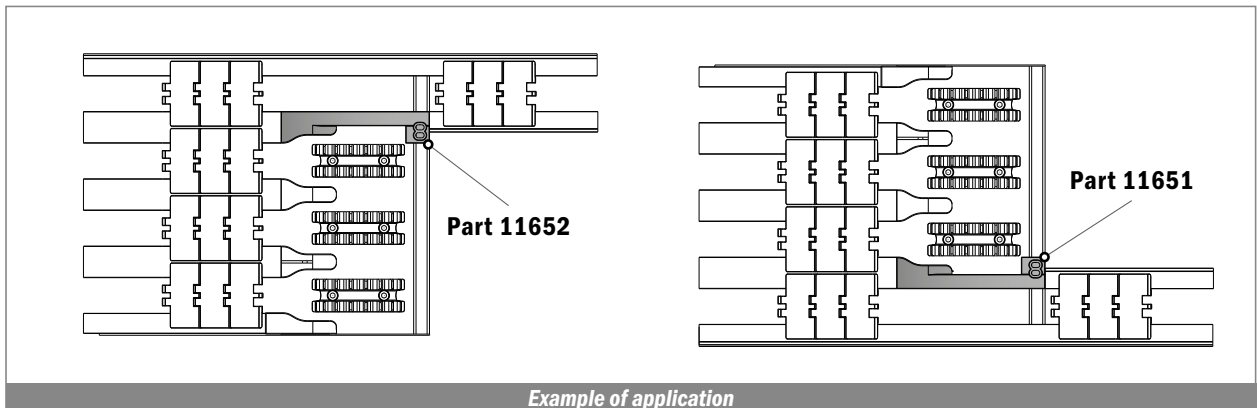

Article-Nr.	Colour	Availability

11652	Black	On request

Example of application