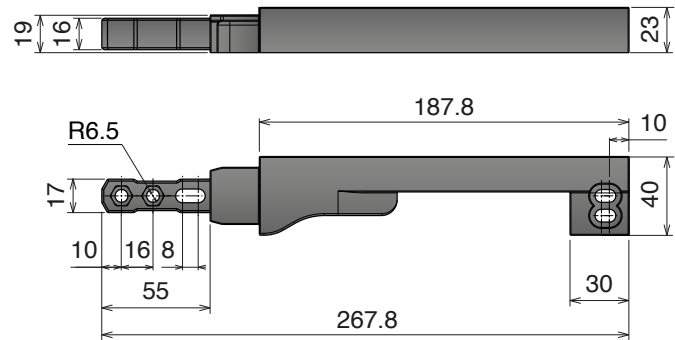

Article-Nr.	Colour	Availability

11652	Black	On request

Example of application