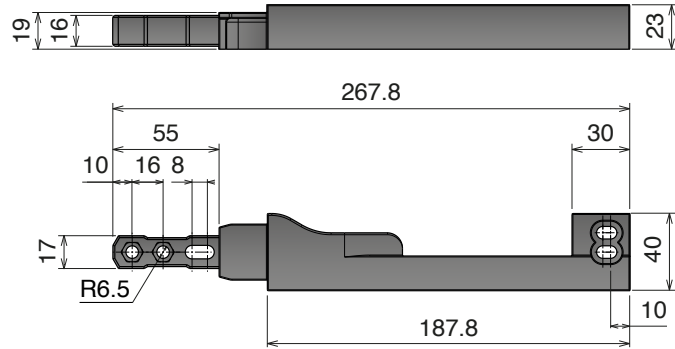

116

Pattino guida catena, laterale / Side transfer guide shoe / Seitlicher Transfer Schuh

Delivery: **Easy** **Standard** Used with Part 112 Page 425

Article-Nr.	Colour	Availability

11651	Black	On request

VERSION LEFT