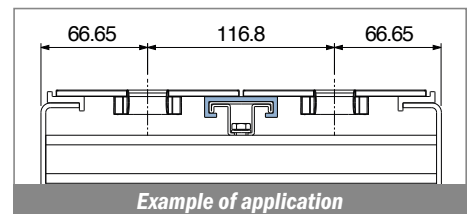

1041

Profilo "C" / C-Profile / C-Profil

Delivery: **Easy** **Standard** Fit on 25 x 5 mm

North America STANDARD

Article-Nr.	Material	Availability	Supply*
104100BC	BluLub	On request	3 m bars
104100B	BluLub	On request	6 m bars
104103C	Ti-White	Stock item	3 m bars
104103	Ti-White	On request	6 m bars
104105C	Blue	On request	3 m bars
104105	Blue	On request	6 m bars
104102C	Green	On request	3 m bars
104102	Green	On request	6 m bars

1082

Profilo "C" / C-Profile / C-Profil

Fit on 38.1 x 6.35 mm

Article-Nr.	Material	Availability	Supply*
108200BC	BluLub	On request	3 m bars
108200B	BluLub	On request	6 m bars
108203C	Ti-White	On request	3 m bars
108203	Ti-White	On request	6 m bars
108205C	Blue	On request	3 m bars
108205	Blue	On request	6 m bars

1044

Profilo "C" / C-Profile / C-Profil

Delivery: **Easy** **Standard** Fit on 38.1 x 12.7 mm

North America STANDARD

Article-Nr.	Material	Availability	Supply*
104400BC	BluLub	On request	3 m bars
104400B	BluLub	On request	6 m bars
104403C	Ti-White	Stock item	3 m bars
104403	Ti-White	On request	6 m bars
104405C	Blue	On request	3 m bars
104405	Blue	On request	6 m bars