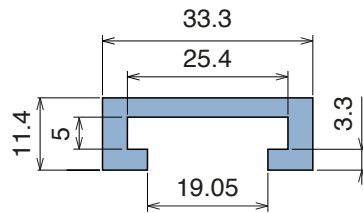

1041

Profilo "C" / C-Profile / C-Profil

Delivery: **Easy** **Standard** Fit on 25 x 5 mm

North America STANDARD

Article-Nr.	Material	Availability	Supply*
104100BC	BluLub	On request	3 m bars
104100B	BluLub	On request	6 m bars
104103C	Ti-White	Stock item	3 m bars
104103	Ti-White	On request	6 m bars
104105C	Blue	On request	3 m bars
104105	Blue	On request	6 m bars
104102C	Green	On request	3 m bars
104102	Green	On request	6 m bars

1082

Profilo "C" / C-Profile / C-Profil

Fit on 38.1 x 6.35 mm

Article-Nr.	Material	Availability	Supply*
108200BC	BluLub	On request	3 m bars
108200B	BluLub	On request	6 m bars
108203C	Ti-White	On request	3 m bars
108203	Ti-White	On request	6 m bars
108205C	Blue	On request	3 m bars
108205	Blue	On request	6 m bars

1044

Profilo "C" / C-Profile / C-Profil

Delivery: **Easy** **Standard** Fit on 38.1 x 12.7 mm

North America STANDARD

Article-Nr.	Material	Availability	Supply*
104400BC	BluLub	On request	3 m bars
104400B	BluLub	On request	6 m bars
104403C	Ti-White	Stock item	3 m bars
104403	Ti-White	On request	6 m bars
104405C	Blue	On request	3 m bars
104405	Blue	On request	6 m bars