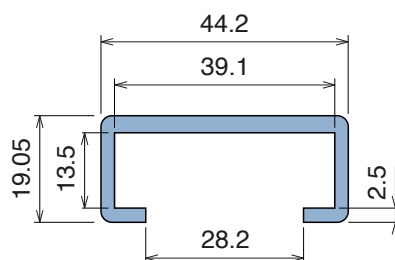

1041

Profilo "C" / C-Profile / C-Profil

Delivery: **Easy** **Standard** Fit on 25 x 5 mm

North America STANDARD

Article-Nr.	Material	Availability	Supply*
104100BC	BluLub	On request	3 m bars
104100B	BluLub	On request	6 m bars
104103C	Ti-White	Stock item	3 m bars
104103	Ti-White	On request	6 m bars
104105C	Blue	On request	3 m bars
104105	Blue	On request	6 m bars
104102C	Green	On request	3 m bars
104102	Green	On request	6 m bars

1082

Profilo "C" / C-Profile / C-Profil

Fit on 38.1 x 6.35 mm

Article-Nr.	Material	Availability	Supply*
108200BC	BluLub	On request	3 m bars
108200B	BluLub	On request	6 m bars
108203C	Ti-White	On request	3 m bars
108203	Ti-White	On request	6 m bars
108205C	Blue	On request	3 m bars
108205	Blue	On request	6 m bars

1044

Profilo "C" / C-Profile / C-Profil

Delivery: **Easy** **Standard** Fit on 38.1 x 12.7 mm

North America STANDARD

Article-Nr.	Material	Availability	Supply*
104400BC	BluLub	On request	3 m bars
104400B	BluLub	On request	6 m bars
104403C	Ti-White	Stock item	3 m bars
104403	Ti-White	On request	6 m bars
104405C	Blue	On request	3 m bars
104405	Blue	On request	6 m bars