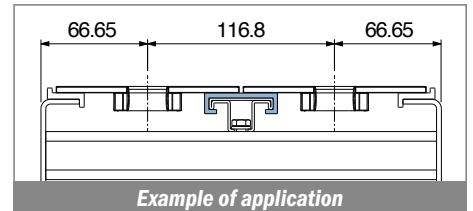

1041

Profilo "C" / C-Profile / C-Profil

Delivery: **Easy** **Standard** Fit on 25 x 5 mm

North America STANDARD

Article-Nr.	Material	Availability	Supply*
104100BC	BluLub	On request	3 m bars
104100B	BluLub	On request	6 m bars
104103C	Ti-White	Stock item	3 m bars
104103	Ti-White	On request	6 m bars
104105C	Blue	On request	3 m bars
104105	Blue	On request	6 m bars
104102C	Green	On request	3 m bars
104102	Green	On request	6 m bars

1082

Profilo "C" / C-Profile / C-Profil

Fit on 38.1 x 6.35 mm

Article-Nr.	Material	Availability	Supply*
108200BC	BluLub	On request	3 m bars
108200B	BluLub	On request	6 m bars
108203C	Ti-White	On request	3 m bars
108203	Ti-White	On request	6 m bars
108205C	Blue	On request	3 m bars
108205	Blue	On request	6 m bars

1044

Profilo "C" / C-Profile / C-Profil

Delivery: **Easy** **Standard** Fit on 38.1 x 12.7 mm

North America STANDARD

Article-Nr.	Material	Availability	Supply*
104400BC	BluLub	On request	3 m bars
104400B	BluLub	On request	6 m bars
104403C	Ti-White	Stock item	3 m bars
104403	Ti-White	On request	6 m bars
104405C	Blue	On request	3 m bars
104405	Blue	On request	6 m bars