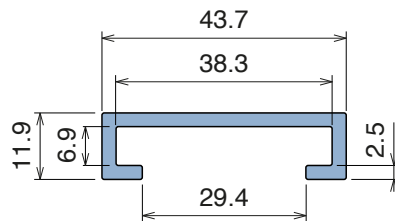

1041

Profilo "C" / C-Profile / C-Profil

Delivery: **Easy** **Standard** Fit on 25 x 5 mm

North America STANDARD

Article-Nr.	Material	Availability	Supply*
104100BC	BluLub	On request	3 m bars
104100B	BluLub	On request	6 m bars
104103C	Ti-White	Stock item	3 m bars
104103	Ti-White	On request	6 m bars
104105C	Blue	On request	3 m bars
104105	Blue	On request	6 m bars
104102C	Green	On request	3 m bars
104102	Green	On request	6 m bars

1082

Profilo "C" / C-Profile / C-Profil

Fit on 38.1 x 6.35 mm

Article-Nr.	Material	Availability	Supply*
108200BC	BluLub	On request	3 m bars
108200B	BluLub	On request	6 m bars
108203C	Ti-White	On request	3 m bars
108203	Ti-White	On request	6 m bars
108205C	Blue	On request	3 m bars
108205	Blue	On request	6 m bars

1044

Profilo "C" / C-Profile / C-Profil

Delivery: **Easy** **Standard** Fit on 38.1 x 12.7 mm

North America STANDARD

Article-Nr.	Material	Availability	Supply*
104400BC	BluLub	On request	3 m bars
104400B	BluLub	On request	6 m bars
104403C	Ti-White	Stock item	3 m bars
104403	Ti-White	On request	6 m bars
104405C	Blue	On request	3 m bars
104405	Blue	On request	6 m bars