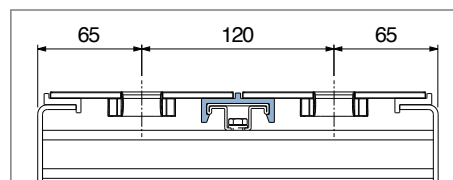

1053

Profilo "C" / C-Profile / C-Profil

Delivery: **Easy** **Standard** Fit on 38.1 x 6.35 mm

North America STANDARD

Article-Nr.	Material	Availability	Supply*
105300BC	BluLub	On request	3 m bars
105300B	BluLub	On request	6 m bars
105303C	Ti-White	Stock item	3 m bars
105303	Ti-White	On request	6 m bars
105305C	Blue	On request	3 m bars
105305	Blue	On request	6 m bars

Example of application

1054

Profilo "C" / C-Profile / C-Profil

Delivery: **Easy** **Standard** Fit on 38.1 x 6.35 mm

North America STANDARD

Article-Nr.	Material	Availability	Supply*
105400BC	BluLub	On request	3 m bars
105400B	BluLub	On request	6 m bars
105403C	Ti-White	Stock item	3 m bars
105403	Ti-White	On request	6 m bars
105405C	Blue	On request	3 m bars
105405	Blue	On request	6 m bars

Example of application

NEW 1101

Profilo "C" / C-Profile / C-Profil

Fit on 40 x 6 mm

Article-Nr.	Material	Availability	Supply*
110100BC	BluLub	On request	3 m bars
110100B	BluLub	On request	6 m bars
110103C	Ti-White	On request	3 m bars
110103	Ti-White	On request	6 m bars
110105C	Blue	On request	3 m bars
110105	Blue	On request	6 m bars