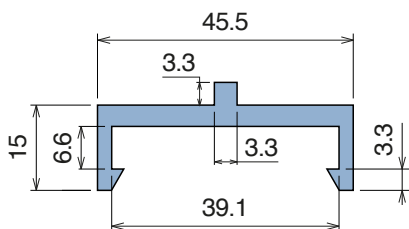

1053

Profilo "C" / C-Profile / C-Profil

Delivery: **Easy** **Standard** Fit on 38.1 x 6.35 mm

North America STANDARD

Article-Nr.	Material	Availability	Supply*
105300BC	BluLub	On request	3 m bars
105300B	BluLub	On request	6 m bars
105303C	Ti-White	Stock item	3 m bars
105303	Ti-White	On request	6 m bars
105305C	Blue	On request	3 m bars
105305	Blue	On request	6 m bars

Example of application

1054

Profilo "C" / C-Profile / C-Profil

Delivery: **Easy** **Standard** Fit on 38.1 x 6.35 mm

North America STANDARD

Article-Nr.	Material	Availability	Supply*
105400BC	BluLub	On request	3 m bars
105400B	BluLub	On request	6 m bars
105403C	Ti-White	Stock item	3 m bars
105403	Ti-White	On request	6 m bars
105405C	Blue	On request	3 m bars
105405	Blue	On request	6 m bars

Example of application

NEW 1101

Profilo "C" / C-Profile / C-Profil

Fit on 40 x 6 mm

Article-Nr.	Material	Availability	Supply*
110100BC	BluLub	On request	3 m bars
110100B	BluLub	On request	6 m bars
110103C	Ti-White	On request	3 m bars
110103	Ti-White	On request	6 m bars
110105C	Blue	On request	3 m bars
110105	Blue	On request	6 m bars