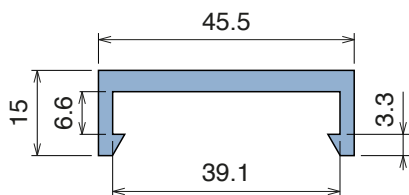

1053

Profilo "C" / C-Profile / C-Profil

Delivery: **Easy** **Standard** Fit on 38.1 x 6.35 mm

North America STANDARD

Article-Nr.	Material	Availability	Supply*
105300BC	BluLub	On request	3 m bars
105300B	BluLub	On request	6 m bars
105303C	Ti-White	Stock item	3 m bars
105303	Ti-White	On request	6 m bars
105305C	Blue	On request	3 m bars
105305	Blue	On request	6 m bars

Example of application

1054

Profilo "C" / C-Profile / C-Profil

Delivery: **Easy** **Standard** Fit on 38.1 x 6.35 mm

North America STANDARD

Article-Nr.	Material	Availability	Supply*
105400BC	BluLub	On request	3 m bars
105400B	BluLub	On request	6 m bars
105403C	Ti-White	Stock item	3 m bars
105403	Ti-White	On request	6 m bars
105405C	Blue	On request	3 m bars
105405	Blue	On request	6 m bars

Example of application

NEW 1101

Profilo "C" / C-Profile / C-Profil

Fit on 40 x 6 mm

Article-Nr.	Material	Availability	Supply*
110100BC	BluLub	On request	3 m bars
110100B	BluLub	On request	6 m bars
110103C	Ti-White	On request	3 m bars
110103	Ti-White	On request	6 m bars
110105C	Blue	On request	3 m bars
110105	Blue	On request	6 m bars