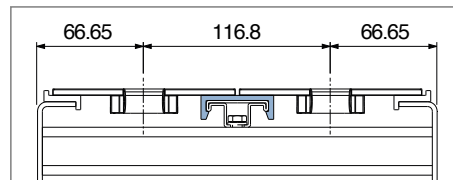

1053

Profilo "C" / C-Profile / C-Profil

Delivery: **Easy** **Standard** Fit on 38.1 x 6.35 mm

North America STANDARD

Article-Nr.	Material	Availability	Supply*
105300BC	BluLub	On request	3 m bars
105300B	BluLub	On request	6 m bars
105303C	Ti-White	Stock item	3 m bars
105303	Ti-White	On request	6 m bars
105305C	Blue	On request	3 m bars
105305	Blue	On request	6 m bars

Example of application

1054

Profilo "C" / C-Profile / C-Profil

Delivery: **Easy** **Standard** Fit on 38.1 x 6.35 mm

North America STANDARD

Article-Nr.	Material	Availability	Supply*
105400BC	BluLub	On request	3 m bars
105400B	BluLub	On request	6 m bars
105403C	Ti-White	Stock item	3 m bars
105403	Ti-White	On request	6 m bars
105405C	Blue	On request	3 m bars
105405	Blue	On request	6 m bars

Example of application

NEW 1101

Profilo "C" / C-Profile / C-Profil

Fit on 40 x 6 mm

Article-Nr.	Material	Availability	Supply*
110100BC	BluLub	On request	3 m bars
110100B	BluLub	On request	6 m bars
110103C	Ti-White	On request	3 m bars
110103	Ti-White	On request	6 m bars
110105C	Blue	On request	3 m bars
110105	Blue	On request	6 m bars