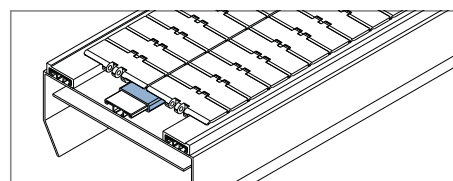

1053

Profilo "C" / C-Profile / C-Profil

Delivery: **Easy** **Standard** Fit on 38.1 x 6.35 mm

North America STANDARD

Article-Nr.	Material	Availability	Supply*
105300BC	BluLub	On request	3 m bars
105300B	BluLub	On request	6 m bars
105303C	Ti-White	Stock item	3 m bars
105303	Ti-White	On request	6 m bars
105305C	Blue	On request	3 m bars
105305	Blue	On request	6 m bars

Example of application

1054

Profilo "C" / C-Profile / C-Profil

Delivery: **Easy** **Standard** Fit on 38.1 x 6.35 mm

North America STANDARD

Article-Nr.	Material	Availability	Supply*
105400BC	BluLub	On request	3 m bars
105400B	BluLub	On request	6 m bars
105403C	Ti-White	Stock item	3 m bars
105403	Ti-White	On request	6 m bars
105405C	Blue	On request	3 m bars
105405	Blue	On request	6 m bars

Example of application

NEW 1101

Profilo "C" / C-Profile / C-Profil

Fit on 40 x 6 mm

Article-Nr.	Material	Availability	Supply*
110100BC	BluLub	On request	3 m bars
110100B	BluLub	On request	6 m bars
110103C	Ti-White	On request	3 m bars
110103	Ti-White	On request	6 m bars
110105C	Blue	On request	3 m bars
110105	Blue	On request	6 m bars