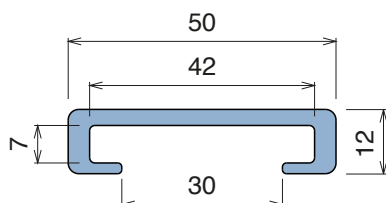

1053

Profilo "C" / C-Profile / C-Profil

Delivery: **Easy** **Standard** Fit on 38.1 x 6.35 mm

North America STANDARD

Article-Nr.	Material	Availability	Supply*
105300BC	BluLub	On request	3 m bars
105300B	BluLub	On request	6 m bars
105303C	Ti-White	Stock item	3 m bars
105303	Ti-White	On request	6 m bars
105305C	Blue	On request	3 m bars
105305	Blue	On request	6 m bars

Example of application

1054

Profilo "C" / C-Profile / C-Profil

Delivery: **Easy** **Standard** Fit on 38.1 x 6.35 mm

North America STANDARD

Article-Nr.	Material	Availability	Supply*
105400BC	BluLub	On request	3 m bars
105400B	BluLub	On request	6 m bars
105403C	Ti-White	Stock item	3 m bars
105403	Ti-White	On request	6 m bars
105405C	Blue	On request	3 m bars
105405	Blue	On request	6 m bars

Example of application

NEW 1101

Profilo "C" / C-Profile / C-Profil

Fit on 40 x 6 mm

Article-Nr.	Material	Availability	Supply*
110100BC	BluLub	On request	3 m bars
110100B	BluLub	On request	6 m bars
110103C	Ti-White	On request	3 m bars
110103	Ti-White	On request	6 m bars
110105C	Blue	On request	3 m bars
110105	Blue	On request	6 m bars