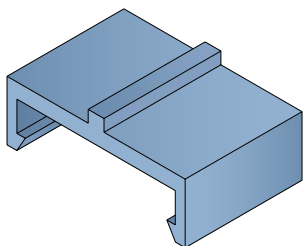

1053

Profilo "C" / C-Profile / C-Profil

Delivery: **Easy** **Standard** Fit on 38.1 x 6.35 mm

North America STANDARD

Article-Nr.	Material	Availability	Supply*
105300BC	BluLub	On request	3 m bars
105300B	BluLub	On request	6 m bars
105303C	Ti-White	Stock item	3 m bars
105303	Ti-White	On request	6 m bars
105305C	Blue	On request	3 m bars
105305	Blue	On request	6 m bars

Example of application

1054

Profilo "C" / C-Profile / C-Profil

Delivery: **Easy** **Standard** Fit on 38.1 x 6.35 mm

North America STANDARD

Article-Nr.	Material	Availability	Supply*
105400BC	BluLub	On request	3 m bars
105400B	BluLub	On request	6 m bars
105403C	Ti-White	Stock item	3 m bars
105403	Ti-White	On request	6 m bars
105405C	Blue	On request	3 m bars
105405	Blue	On request	6 m bars

Example of application

NEW 1101

Profilo "C" / C-Profile / C-Profil

Fit on 40 x 6 mm

Article-Nr.	Material	Availability	Supply*
110100BC	BluLub	On request	3 m bars
110100B	BluLub	On request	6 m bars
110103C	Ti-White	On request	3 m bars
110103	Ti-White	On request	6 m bars
110105C	Blue	On request	3 m bars
110105	Blue	On request	6 m bars