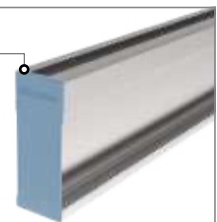

358/359/360/361

Guide in alluminio
Aluminum guides / Aluminiumführung

Part	Article-Nr.	Version	Min. radius	Supply
358	35800	Single-lateral	250	3 m

Profile cover

Art-Nr.	Box
301405	60 pcs

Profile cover must be ordered separately

Accessory - Profile cover

Part	Article-Nr.	Version	Min. radius	Supply
359	35900	Double-lateral	500	3 m

Profile cover

Art-Nr.	Box
301406	60 pcs

Profile cover must be ordered separately

Accessory - Profile cover

Part	Article-Nr.	Version	Min. radius	Supply
360	36000	Single-lateral	500	3 m

Profile cover

Art-Nr.	Box
301407	60 pcs

Profile cover must be ordered separately

Accessory - Profile cover

Part	Article-Nr.	Version	Min. radius	Supply
358	36100	Double-lateral	750	3 m