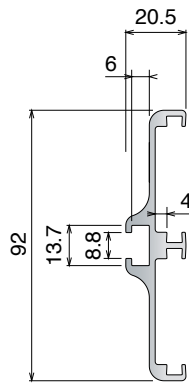

358/359/360/361

Guide in alluminio
Aluminum guides / Aluminiumführung

Part	Article-Nr.	Version	Min. radius	Supply
358	35800	Single-lateral	250	3 m

Profile cover

Art-Nr.	Box
301405	60 pcs

Profile cover must be ordered separately

Accessory - Profile cover

Part	Article-Nr.	Version	Min. radius	Supply
359	35900	Double-lateral	500	3 m

Profile cover

Art-Nr.	Box
301406	60 pcs

Profile cover must be ordered separately

Accessory - Profile cover

Part	Article-Nr.	Version	Min. radius	Supply
360	36000	Single-lateral	500	3 m

Profile cover

Art-Nr.	Box
301407	60 pcs

Profile cover must be ordered separately

Accessory - Profile cover

Part	Article-Nr.	Version	Min. radius	Supply
358	36100	Double-lateral	750	3 m