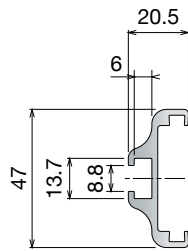

358/359/360/361

Guide in alluminio
Aluminum guides / Aluminiumführung

Part	Article-Nr.	Version	Min. radius	Supply
358	35800	Single-lateral	250	3 m

Profile cover

Art-Nr.	Box
301405	60 pcs

Profile cover must be ordered separately

Accessory - Profile cover

Part	Article-Nr.	Version	Min. radius	Supply
359	35900	Double-lateral	500	3 m

Profile cover

Art-Nr.	Box
301406	60 pcs

Profile cover must be ordered separately

Accessory - Profile cover