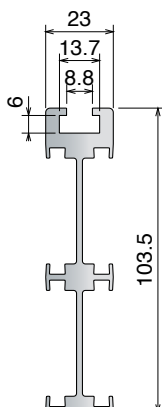

358/359/360/361

Guide in alluminio
Aluminum guides / Aluminiumführung

Part	Article-Nr.	Version	Min. radius	Supply
358	35800	Single-lateral	250	3 m

Profile cover

Art-Nr.	Box
301405	60 pcs

Profile cover must be ordered separately

Accessory - Profile cover

Part	Article-Nr.	Version	Min. radius	Supply
359	35900	Double-lateral	500	3 m

Profile cover

Art-Nr.	Box
301406	60 pcs

Profile cover must be ordered separately

Accessory - Profile cover

Part	Article-Nr.	Version	Min. radius	Supply
360	36000	Single-lateral	500	3 m

Profile cover

Art-Nr.	Box
301407	60 pcs

Profile cover must be ordered separately

Accessory - Profile cover

Part	Article-Nr.	Version	Min. radius	Supply
358	36100	Double-lateral	750	3 m

Profile cover

Art-Nr.	Box
301408	60 pcs

Profile cover must be ordered separately

Accessory - Profile cover