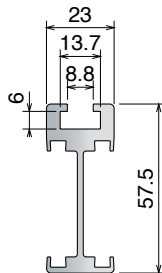

358/359/360/361

Guide in alluminio
Aluminum guides / Aluminiumführung

Part	Article-Nr.	Version	Min. radius	Supply
358	35800	Single-lateral	250	3 m

Profile cover

Art-Nr.	Box
301405	60 pcs

Profile cover must be ordered separately

Accessory - Profile cover

Part	Article-Nr.	Version	Min. radius	Supply
359	35900	Double-lateral	500	3 m

Profile cover

Art-Nr.	Box
301406	60 pcs

Profile cover must be ordered separately

Accessory - Profile cover

Part	Article-Nr.	Version	Min. radius	Supply
360	36000	Single-lateral	500	3 m

Profile cover

Art-Nr.	Box
301407	60 pcs

Profile cover must be ordered separately

Accessory - Profile cover

Part	Article-Nr.	Version	Min. radius	Supply
358	36100	Double-lateral	750	3 m