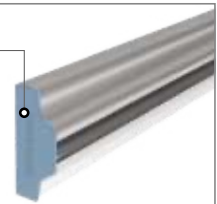

358/359/360/361

Guide in alluminio
Aluminum guides / Aluminiumführung

Part	Article-Nr.	Version	Min. radius	Supply
358	35800	Single-lateral	250	3 m

Profile cover

Art-Nr.	Box
301405	60 pcs

Profile cover must be ordered separately

Accessory - Profile cover

Part	Article-Nr.	Version	Min. radius	Supply
359	35900	Double-lateral	500	3 m

Profile cover

Art-Nr.	Box
301406	60 pcs

Profile cover must be ordered separately

Accessory - Profile cover