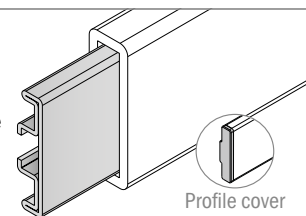

Used with
BOLT M8

Example of application

1055

Profilo in Acciaio inox / Stainless steel Profile / Edelstahlprofil

Delivery: **Easy** Standard

Used with part:
137 - 183 - 189
1079 - 1042

Article-Nr.	A	B	Availability	Supply	Profile cover	Box
105501C	40	8	Stock item	3 m bars	301409	60 pcs
105501	40	8	On request	6 m bars	301409	60 pcs
105503C	50	6	Stock item	3 m bars	301410	60 pcs
105503	50	6	On request	6 m bars	301410	60 pcs

Used with
BOLT M8

Used with
Closing profile
Part 1097

Example of application