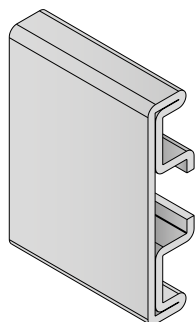

117

Profilo Omega / M-Profile / M-Profil

Delivery: **Easy** Standard

Used with part:
137 - 183 - 189 - 1079

Article-Nr.	A	B	Availability	Supply
11703C	6	10	Stock item	3 m bars
11703	6	10	On request	6 m bars
11701C	8	8	Stock item	3 m bars
11701	8	8	Stock item	6 m bars
11702C	10	10	Stock item	3 m bars
11702	10	10	On request	6 m bars

Used with
BOLT M8

Example of application

1055

Profilo in Acciaio inox / Stainless steel Profile / Edelstahlprofil

Delivery: **Easy** Standard

Used with part:
137 - 183 - 189
1079 - 1042

Article-Nr.	A	B	Availability	Supply	Profile cover	Box
105501C	40	8	Stock item	3 m bars	301409	60 pcs
105501	40	8	On request	6 m bars	301409	60 pcs
105503C	50	6	Stock item	3 m bars	301410	60 pcs
105503	50	6	On request	6 m bars	301410	60 pcs

Used with
BOLT M8

Used with
Closing profile
Part 1097

Example of application