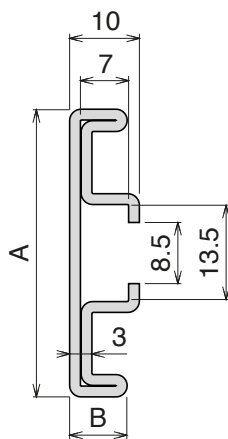

Used with
BOLT M8

Example of application

1055

Profilo in Acciaio inox / Stainless steel Profile / Edelstahlprofil

Delivery: **Easy** Standard

Used with part:
137 - 183 - 189
1079 - 1042

Article-Nr.	A	B	Availability	Supply	Profile cover	Box
105501C	40	8	Stock item	3 m bars	301409	60 pcs
105501	40	8	On request	6 m bars	301409	60 pcs
105503C	50	6	Stock item	3 m bars	301410	60 pcs
105503	50	6	On request	6 m bars	301410	60 pcs

Used with
BOLT M8

Used with
Closing profile
Part 1097

Example of application