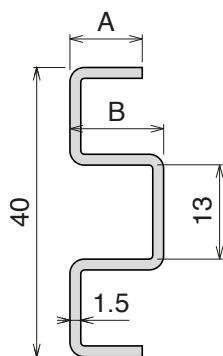

117

Profilo Omega / M-Profile / M-Profil

Delivery: **Easy** Standard

Used with part:
137 - 183 - 189 - 1079

Article-Nr.	A	B	Availability	Supply
11703C	6	10	Stock item	3 m bars
11703	6	10	On request	6 m bars
11701C	8	8	Stock item	3 m bars
11701	8	8	Stock item	6 m bars
11702C	10	10	Stock item	3 m bars
11702	10	10	On request	6 m bars

Used with
BOLT M8

Example of application

1055

Profilo in Acciaio inox / Stainless steel Profile / Edelstahlprofil

Delivery: **Easy** Standard

Used with part:
137 - 183 - 189
1079 - 1042

Article-Nr.	A	B	Availability	Supply	Profile cover	Box
105501C	40	8	Stock item	3 m bars	301409	60 pcs
105501	40	8	On request	6 m bars	301409	60 pcs
105503C	50	6	Stock item	3 m bars	301410	60 pcs
105503	50	6	On request	6 m bars	301410	60 pcs

Used with
BOLT M8

Used with
Closing profile
Part 1097

Example of application