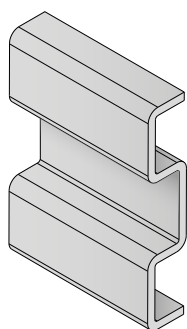

117

Profilo Omega / M-Profile / M-Profil

Delivery: **Easy** Standard

Used with part:
137 - 183 - 189 - 1079

Article-Nr.	A	B	Availability	Supply
11703C	6	10	Stock item	3 m bars
11703	6	10	On request	6 m bars
11701C	8	8	Stock item	3 m bars
11701	8	8	Stock item	6 m bars
11702C	10	10	Stock item	3 m bars
11702	10	10	On request	6 m bars

Used with
BOLT M8

Example of application

1055

Profilo in Acciaio inox / Stainless steel Profile / Edelstahlprofil

Delivery: **Easy** Standard

Used with part:
137 - 183 - 189
1079 - 1042

Article-Nr.	A	B	Availability	Supply	Profile cover	Box
105501C	40	8	Stock item	3 m bars	301409	60 pcs
105501	40	8	On request	6 m bars	301409	60 pcs
105503C	50	6	Stock item	3 m bars	301410	60 pcs
105503	50	6	On request	6 m bars	301410	60 pcs

Used with
BOLT M8

Used with
Closing profile
Part 1097

Example of application