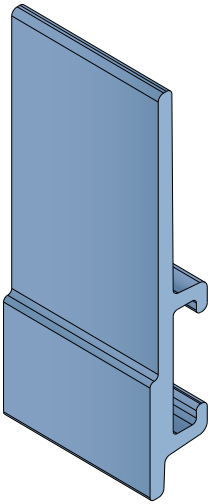

189-1079 RS

Guide estruse / Extruded profiles / Extrudiertes Profil

Guida laterale con salva etichetta

Side guide with lable saver / Seitenführung mit Etikettenschutz

Article-Nr.	Material	Availability	Supply
18911BC	BluLub	Stock item	3 m bars
18911BLC	Blue	On request	3 m bars
18915C	Grey	On request	3 m bars

Part 3017

40 x 8 mm
Page 467

Valid also for
RS versions

Option of application - Plate

Part 117

Page 466

Valid also for
RS versions

Option of application - M-Profile

Part 1055

Page 466

Valid also for
RS versions

Option of application - Guide

1079

RS

Guida laterale con salva etichetta / Side guide with lable saver / Seitenführung mit Etikettenschutz

Delivery: **Easy** **Standard** Fit on 40 x 8 mm

Art-Nr.	Supply
18980	3 m bars

Label saver 2 cm

Art-Nr.	Supply
18987	30 m coils

Label saver 4 cm

Art-Nr.	Supply
18988	30 m coils

Single components

Easy Bendable

For the grooved version, just add "-S" to the related Article Nr.