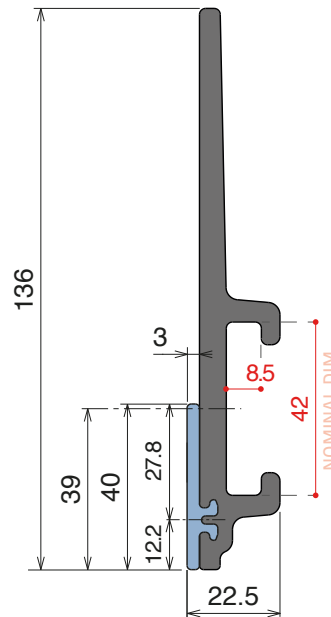

Part 3017

40 x 8 mm
Page 467

Valid also for
RS versions

Option of application - Plate

Part 117

Page 466

Valid also for
RS versions

Option of application - M-Profile

Part 1055

Page 466

Valid also for
RS versions

Option of application - Guide

1079

RS

Guida laterale con salva etichetta / Side guide with lable saver / Seitenführung mit Etikettenschutz

Delivery: **Easy** **Standard** Fit on 40 x 8 mm

Article-Nr.	Version	Material	Availability	Supply
107900	A	Black+ BluLub	On request	3 m bars
107901	B	Black+ BluLub	On request	3 m bars

VERSION A - Label saver 2 cm

VERSION B - Label saver 4 cm

Base profile

Art-Nr.	Supply
18980	3 m bars

Label saver 2 cm

Art-Nr.	Supply
18987	30 m coils

Label saver 4 cm

Art-Nr.	Supply
18988	30 m coils

Single components

Easy Bendable

For the grooved version, just add "-S" to the related Article Nr.