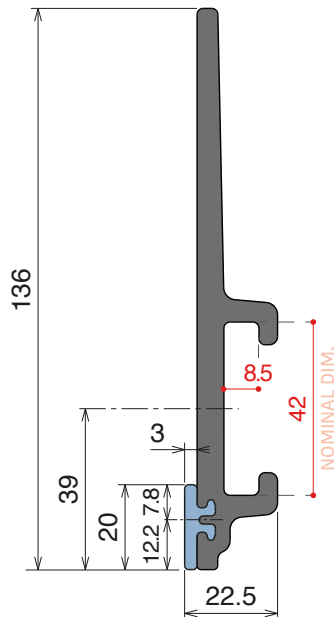

Part 3017

40 x 8 mm
Page 467

Valid also for
RS versions

Option of application - Plate

Part 117

Page 466

Valid also for
RS versions

Option of application - M-Profile

Part 1055

Page 466

Valid also for
RS versions

Option of application - Guide

1079

RS

Guida laterale con salva etichetta / Side guide with lable saver / Seitenführung mit Etikettenschutz

Delivery: **Easy** **Standard** Fit on 40 x 8 mm

Article-Nr.	Version	Material	Availability	Supply
107900	A	Black+ BluLub	On request	3 m bars
107901	B	Black+ BluLub	On request	3 m bars

VERSION A - Label saver 2 cm

VERSION B - Label saver 4 cm

Base profile

Art-Nr.	Supply
18980	3 m bars

Label saver 2 cm

Art-Nr.	Supply
18987	30 m coils

Label saver 4 cm

Art-Nr.	Supply
18988	30 m coils

Single components

Easy Bendable

For the grooved version, just add "-S" to the related Article Nr.