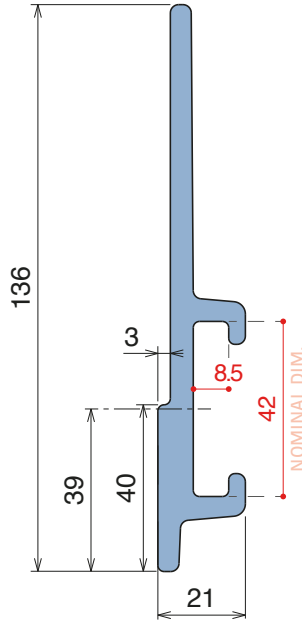

189-1079 RS

Guide estruse / Extruded profiles / Extrudiertes Profil

Guida laterale con salva etichetta

Side guide with lable saver / Seitenführung mit Etikettenschutz

Article-Nr.	Material	Availability	Supply
18911BC	BluLub	Stock item	3 m bars
18911BLC	Blue	On request	3 m bars
18915C	Grey	On request	3 m bars

Part 3017

40 x 8 mm
Page 467

Valid also for
RS versions

Option of application - Plate

Part 117

Page 466

Valid also for
RS versions

Option of application - M-Profile

Part 1055

Page 466

Valid also for
RS versions

Option of application - Guide

1079

RS

Guida laterale con salva etichetta / Side guide with lable saver / Seitenführung mit Etikettenschutz

Delivery: **Easy** **Standard** Fit on 40 x 8 mm

Article-Nr.	Version	Material	Availability	Supply
107900	A	Black+ BluLub	On request	3 m bars
107901	B	Black+ BluLub	On request	3 m bars

VERSION A - Label saver 2 cm

VERSION B - Label saver 4 cm

Base profile