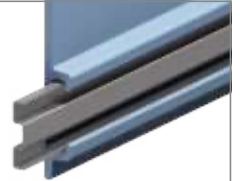

189-1079 RS

Guide estruse / Extruded profiles / Extrudiertes Profil

Guida laterale con salva etichetta

Side guide with lable saver / Seitenführung mit Etikettenschutz

Article-Nr.	Material	Availability	Supply
18911BC	BluLub	Stock item	3 m bars
18911BLC	Blue	On request	3 m bars
18915C	Grey	On request	3 m bars

Part 3017

40 x 8 mm
Page 467

Valid also for
RS versions

Option of application - Plate

Part 117

Page 466

Valid also for
RS versions

Option of application - M-Profile

Part 1055

Page 466

Valid also for
RS versions

Option of application - Guide

1079

RS

Guida laterale con salva etichetta / Side guide with lable saver / Seitenführung mit Etikettenschutz

Delivery: **Easy** **Standard** Fit on 40 x 8 mm