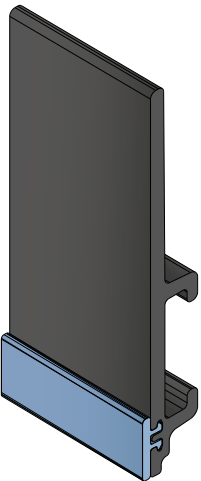

189-1079 RS

Guide estruse / Extruded profiles / Extrudiertes Profil

Guida laterale con salva etichetta

Side guide with lable saver / Seitenführung mit Etikettenschutz

Article-Nr.	Material	Availability	Supply
18911BC	BluLub	Stock item	3 m bars
18911BLC	Blue	On request	3 m bars
18915C	Grey	On request	3 m bars

Part 1055

Page 466

Valid also for
RS versions

Option of application - Guide

1079

RS

Guida laterale con salva etichetta / Side guide with lable saver / Seitenführung mit Etikettenschutz

Delivery: **Easy** **Standard** Fit on 40 x 8 mm

Article-Nr.	Version	Material	Availability	Supply
107900	A	Black+ BluLub	On request	3 m bars
107901	B	Black+ BluLub	On request	3 m bars

VERSION A - Label saver 2 cm

VERSION B - Label saver 4 cm

Base profile

Art-Nr.	Supply
18980	3 m bars

Label saver 2 cm

Art-Nr.	Supply
18987	30 m coils

Label saver 4 cm

Art-Nr.	Supply
18988	30 m coils

Single components

Easy Bendable

For the grooved version, just add "-S" to the related Article Nr.