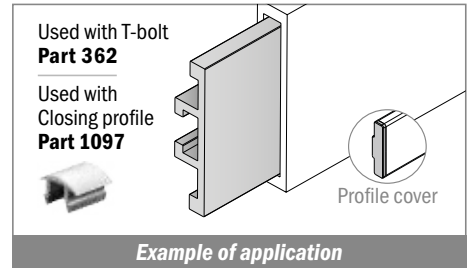

Materiale / Material / Materialien:
 Acciaio inox AISI 304
 Stainless steel AISI 304
 Edelstahl AISI 304

159-1088-1089-3017

Guide estruse / Extruded profiles / Extrudiertes Profil

159-1088-1089

Profilo in Alluminio / Aluminum Profile / Aluminium Profil

Used with Part:
 158 - 187 - 189 - 193
 1075 - 1077 - 1078 - 1042

Article-Nr.	A	B	Availability	Supply	Profile cover	Box
15901C	50	6	Stock item	3 m bars	301411	60 pcs
15901	50	6	On request	6 m bars	301411	60 pcs
108801C	60	5	Stock item	3 m bars	301412	60 pcs
108801	60	5	On request	6 m bars	301412	60 pcs
108901C	60	6	Stock item	3 m bars	301413	60 pcs
108901	60	6	On request	6 m bars	301413	60 pcs

NEW 3017

Profilo in Acciaio inox / Stainless steel Profile / Edelstahlprofil

Article-Nr.	A (mm)	B (mm)	Availability	Supply
301701C	30	4	On request	3 m bars
301702C	40	4	On request	3 m bars
301703C	40	8	On request	3 m bars
301710C	40	10	On request	3 m bars
301704C	50	5	On request	3 m bars
301705C	50	6	On request	3 m bars
301707C	60	5	On request	3 m bars
301708C	60	6	On request	3 m bars
301709C	90	12	On request	3 m bars