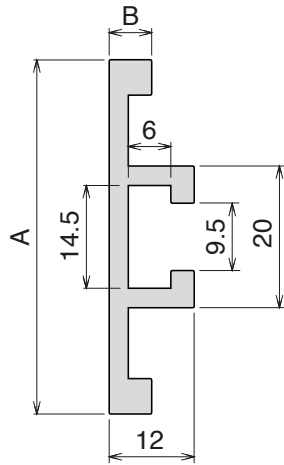

Materiale / Material / Materialien:
 Acciaio inox AISI 304
 Stainless steel AISI 304
 Edelstahl AISI 304

159-1088-1089-3017

Guide estruse / Extruded profiles / Extrudiertes Profil

159-1088-1089

Profilo in Alluminio / Aluminum Profile / Aluminium Profil

Used with Part:
 158 - 187 - 189 - 193
 1075 - 1077 - 1078 - 1042

Article-Nr.	A	B	Availability	Supply	Profile cover	Box
15901C	50	6	Stock item	3 m bars	301411	60 pcs
15901	50	6	On request	6 m bars	301411	60 pcs
108801C	60	5	Stock item	3 m bars	301412	60 pcs
108801	60	5	On request	6 m bars	301412	60 pcs
108901C	60	6	Stock item	3 m bars	301413	60 pcs
108901	60	6	On request	6 m bars	301413	60 pcs

NEW 3017

Profilo in Acciaio inox / Stainless steel Profile / Edelstahlprofil

Article-Nr.	A (mm)	B (mm)	Availability	Supply
301701C	30	4	On request	3 m bars
301702C	40	4	On request	3 m bars
301703C	40	8	On request	3 m bars
301710C	40	10	On request	3 m bars
301704C	50	5	On request	3 m bars
301705C	50	6	On request	3 m bars
301707C	60	5	On request	3 m bars
301708C	60	6	On request	3 m bars
301709C	90	12	On request	3 m bars