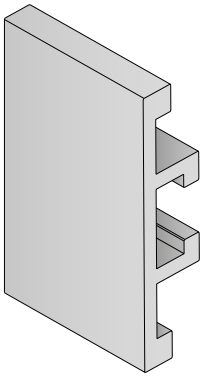

Materiale / Material / Materialien:
 Acciaio inox AISI 304
 Stainless steel AISI 304
 Edelstahl AISI 304

159-1088-1089-3017

Guide estruse / Extruded profiles / Extrudiertes Profil

159-1088-1089

Profilo in Alluminio / Aluminum Profile / Aluminium Profil

Used with Part:
 158 - 187 - 189 - 193
 1075 - 1077 - 1078 - 1042

Article-Nr.	A	B	Availability	Supply	Profile cover	Box
15901C	50	6	Stock item	3 m bars	301411	60 pcs
15901	50	6	On request	6 m bars	301411	60 pcs
108801C	60	5	Stock item	3 m bars	301412	60 pcs
108801	60	5	On request	6 m bars	301412	60 pcs
108901C	60	6	Stock item	3 m bars	301413	60 pcs
108901	60	6	On request	6 m bars	301413	60 pcs

NEW 3017

Profilo in Acciaio inox / Stainless steel Profile / Edelstahlprofil

Article-Nr.	A (mm)	B (mm)	Availability	Supply
301701C	30	4	On request	3 m bars
301702C	40	4	On request	3 m bars
301703C	40	8	On request	3 m bars
301710C	40	10	On request	3 m bars
301704C	50	5	On request	3 m bars
301705C	50	6	On request	3 m bars
301707C	60	5	On request	3 m bars
301708C	60	6	On request	3 m bars
301709C	90	12	On request	3 m bars