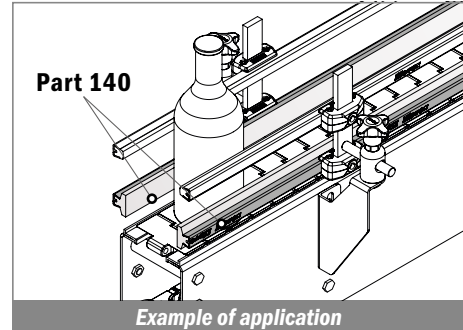

Materiale / Material / Materialien:
 Profilo metallico: Acciaio inox AISI 304
 Metal profile: Stainless steel AISI 304
 Metallprofil: Edelstahl AISI 304

140 Guida conica / Guide rail / Konische Führung

Delivery: **Easy** **Standard**

Stainless steel profile thickness: 1,5 mm

Article-Nr.	Material	Availability	Supply
14000BC	BluLub	On request	3 m bars
14001C	Ti-White	Stock item	3 m bars
14005C	Blue	On request	3 m bars

Stainless steel profile thickness: 1,9 mm

Article-Nr.	Material	Availability	Supply
14060BC	BluLub	On request	3 m bars
14063	Ti-White	Stock item	3 m bars
14063BLC	Blue	On request	3 m bars

146 Guida conica / Guide rail / Konische Führung