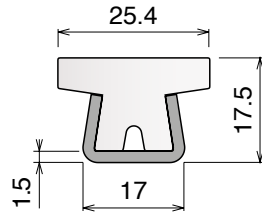

Materiale / Material / Materialien:
 Profilo metallico: Acciaio inox AISI 304
 Metal profile: Stainless steel AISI 304
 Metallprofil: Edelstahl AISI 304

140 Guida conica / Guide rail / Konische Führung

Delivery: **Easy** **Standard**

Stainless steel profile thickness: 1,5 mm

Article-Nr.	Material	Availability	Supply
14000BC	BluLub	On request	3 m bars
14001C	Ti-White	Stock item	3 m bars
14005C	Blue	On request	3 m bars

Stainless steel profile thickness: 1,9 mm

Article-Nr.	Material	Availability	Supply
14060BC	BluLub	On request	3 m bars
14063	Ti-White	Stock item	3 m bars
14063BLC	Blue	On request	3 m bars

146 Guida conica / Guide rail / Konische Führung

Stainless steel profile thickness: 1,5 mm

Article-Nr.	Material	Availability	Supply
14600BC	BluLub	On request	3 m bars
14601C	Ti-White	On request	3 m bars
14605C	Blue	On request	3 m bars

Stainless steel profile thickness: 1,9 mm