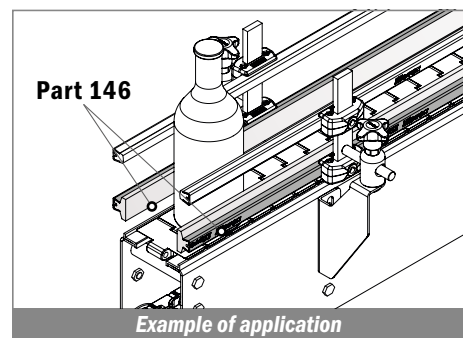

Stainless steel profile thickness: 1,9 mm

Article-Nr.	Material	Availability	Supply
14060BC	BluLub	On request	3 m bars
14063	Ti-White	Stock item	3 m bars
14063BLC	Blue	On request	3 m bars

146 Guida conica / Guide rail / Konische Führung

Stainless steel profile thickness: 1,5 mm

Article-Nr.	Material	Availability	Supply
14600BC	BluLub	On request	3 m bars
14601C	Ti-White	On request	3 m bars
14605C	Blue	On request	3 m bars

Stainless steel profile thickness: 1,9 mm