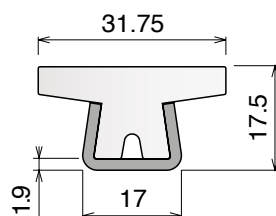

Delivery: **Easy** **Standard**

Stainless steel profile thickness: 1,5 mm

Article-Nr.	Material	Availability	Supply
14000BC	BluLub	On request	3 m bars
14001C	Ti-White	Stock item	3 m bars
14005C	Blue	On request	3 m bars

Stainless steel profile thickness: 1,9 mm

Article-Nr.	Material	Availability	Supply
14060BC	BluLub	On request	3 m bars
14063	Ti-White	Stock item	3 m bars
14063BLC	Blue	On request	3 m bars

146 Guida conica / Guide rail / Konische Führung

Stainless steel profile thickness: 1,5 mm

Article-Nr.	Material	Availability	Supply
14600BC	BluLub	On request	3 m bars
14601C	Ti-White	On request	3 m bars
14605C	Blue	On request	3 m bars

Stainless steel profile thickness: 1,9 mm