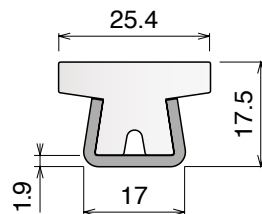

Delivery: **Easy** **Standard**

Stainless steel profile thickness: 1,5 mm

Article-Nr.	Material	Availability	Supply
14000BC	BluLub	On request	3 m bars
14001C	Ti-White	Stock item	3 m bars
14005C	Blue	On request	3 m bars

Stainless steel profile thickness: 1,9 mm

Article-Nr.	Material	Availability	Supply
14060BC	BluLub	On request	3 m bars
14063	Ti-White	Stock item	3 m bars
14063BLC	Blue	On request	3 m bars

146 Guida conica / Guide rail / Konische Führung

Stainless steel profile thickness: 1,5 mm

Article-Nr.	Material	Availability	Supply
14600BC	BluLub	On request	3 m bars
14601C	Ti-White	On request	3 m bars
14605C	Blue	On request	3 m bars

Stainless steel profile thickness: 1,9 mm