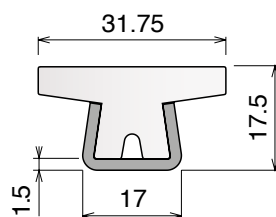

Delivery: **Easy** **Standard**

Stainless steel profile thickness: 1,5 mm

Article-Nr.	Material	Availability	Supply
14000BC	BluLub	On request	3 m bars
14001C	Ti-White	Stock item	3 m bars
14005C	Blue	On request	3 m bars

Stainless steel profile thickness: 1,9 mm

Article-Nr.	Material	Availability	Supply
14060BC	BluLub	On request	3 m bars
14063	Ti-White	Stock item	3 m bars
14063BLC	Blue	On request	3 m bars

146 Guida conica / Guide rail / Konische Führung

Stainless steel profile thickness: 1,5 mm

Article-Nr.	Material	Availability	Supply
14600BC	BluLub	On request	3 m bars
14601C	Ti-White	On request	3 m bars
14605C	Blue	On request	3 m bars

Stainless steel profile thickness: 1,9 mm