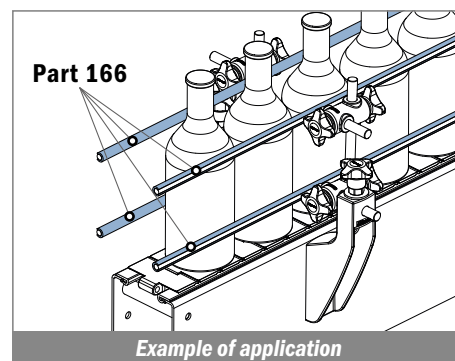

\*Standard 3 or 6 meter covers and inserts are typically shipped by common carrier. Selected items can be coiled into cartons for more convenient shipping through UPS.

\*Products stored in coils will have the tendency to retain a certain deformation when uncoiled, therefore consistency in the profile cross section over the full length of the coil cannot be guaranteed.

## 166 Profilo per toncini / Round profile for steel rods / Halbmond Profil

Delivery:	Easy	Standard	Coils available	Article-Nr.	A	B	C	Material	Availability	Supply*
				16601B	8	12	0.5	BluLub	Stock item	30 m coils
				16602B	10	14	0.5	BluLub	On request	30 m coils
				16603B	12	16	1	BluLub	On request	30 m coils
				16604B	16	20	1.5	BluLub	On request	30 m coils
				16601	8	12	0.5	Ti-White	Stock item	30 m coils
				16602	10	14	0.5	Ti-White	Stock item	30 m coils
				16603	12	16	1	Ti-White	Stock item	30 m coils
				16604	16	20	1.5	Ti-White	Stock item	30 m coils
				16601BL	8	12	0.5	Blue	On request	30 m coils
				16602BL	10	14	0.5	Blue	On request	30 m coils
				16603BL	12	16	1	Blue	On request	30 m coils
				16604BL	16	20	1.5	Blue	On request	30 m coils

## 154 Guida laterale / Side guide rail / Seitenführungen

Used with  
Hex head bolt

Delivery:	Easy	Standard	Metal profile: Aluminium	Article-Nr.	Material	Availability	Supply*
				15401BC	BluLub	Stock item	3 m bars
				15401B	BluLub	On request	6 m bars
				15401C	Ti-White	On request	3 m bars
				15401	Ti-White	On request	6 m bars
				15405C	Blue	On request	3 m bars
				15405	Blue	On request	6 m bars
				15402C	Green	On request	3 m bars
				15402	Green	On request	6 m bars