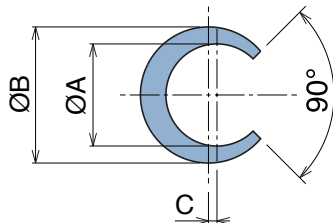

\*Standard 3 or 6 meter covers and inserts are typically shipped by common carrier. Selected items can be coiled into cartons for more convenient shipping through UPS.

\*Products stored in coils will have the tendency to retain a certain deformation when uncoiled, therefore consistency in the profile cross section over the full length of the coil cannot be guaranteed.

## 166 Profilo per toncini / Round profile for steel rods / Halbmond Profil

Delivery:	Easy	Standard	Coils available	Article-Nr.	A	B	C	Material	Availability	Supply*
				16601B	8	12	0.5	BluLub	Stock item	30 m coils
				16602B	10	14	0.5	BluLub	On request	30 m coils
				16603B	12	16	1	BluLub	On request	30 m coils
				16604B	16	20	1.5	BluLub	On request	30 m coils
				16601	8	12	0.5	Ti-White	Stock item	30 m coils
				16602	10	14	0.5	Ti-White	Stock item	30 m coils
				16603	12	16	1	Ti-White	Stock item	30 m coils
				16604	16	20	1.5	Ti-White	Stock item	30 m coils
				16601BL	8	12	0.5	Blue	On request	30 m coils
				16602BL	10	14	0.5	Blue	On request	30 m coils
				16603BL	12	16	1	Blue	On request	30 m coils
				16604BL	16	20	1.5	Blue	On request	30 m coils

## 154 Guida laterale / Side guide rail / Seitenführungen

Used with  
Hex head bolt

Delivery:	Easy	Standard	Metal profile: Aluminium	Article-Nr.	Material	Availability	Supply*
				15401BC	BluLub	Stock item	3 m bars
				15401B	BluLub	On request	6 m bars
				15401C	Ti-White	On request	3 m bars
				15401	Ti-White	On request	6 m bars
				15405C	Blue	On request	3 m bars
				15405	Blue	On request	6 m bars
				15402C	Green	On request	3 m bars
				15402	Green	On request	6 m bars