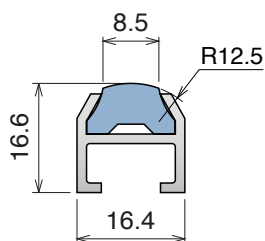

\*Standard 3 or 6 meter covers and inserts are typically shipped by common carrier. Selected items can be coiled into cartons for more convenient shipping through UPS.

\*Products stored in coils will have the tendency to retain a certain deformation when uncoiled, therefore consistency in the profile cross section over the full length of the coil cannot be guaranteed.

## 166 Profilo per toncini / Round profile for steel rods / Halbmond Profil

Delivery:	Easy	Standard	Coils available	Article-Nr.	A	B	C	Material	Availability	Supply*
				16601B	8	12	0.5	BluLub	Stock item	30 m coils
				16602B	10	14	0.5	BluLub	On request	30 m coils
				16603B	12	16	1	BluLub	On request	30 m coils
				16604B	16	20	1.5	BluLub	On request	30 m coils
				16601	8	12	0.5	Ti-White	Stock item	30 m coils
				16602	10	14	0.5	Ti-White	Stock item	30 m coils
				16603	12	16	1	Ti-White	Stock item	30 m coils
				16604	16	20	1.5	Ti-White	Stock item	30 m coils
				16601BL	8	12	0.5	Blue	On request	30 m coils
				16602BL	10	14	0.5	Blue	On request	30 m coils
				16603BL	12	16	1	Blue	On request	30 m coils
				16604BL	16	20	1.5	Blue	On request	30 m coils

## 154 Guida laterale / Side guide rail / Seitenführungen

Used with  
Hex head bolt

Delivery:	Easy	Standard	Metal profile: Aluminium	Article-Nr.	Material	Availability	Supply*
				15401BC	BluLub	Stock item	3 m bars
				15401B	BluLub	On request	6 m bars
				15401C	Ti-White	On request	3 m bars
				15401	Ti-White	On request	6 m bars
				15405C	Blue	On request	3 m bars
				15405	Blue	On request	6 m bars
				15402C	Green	On request	3 m bars
				15402	Green	On request	6 m bars