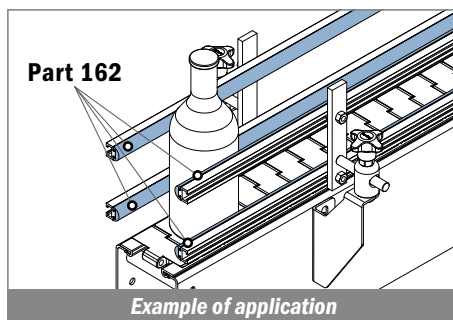

*Standard 3 or 6 meter covers and inserts are typically shipped by common carrier. Selected items can be coiled into cartons for more convenient shipping through UPS.

*Products stored in coils will have the tendency to retain a certain deformation when uncoiled, therefore consistency in the profile cross section over the full length of the coil cannot be guaranteed.

162 Profilo "C" / C-Profile / C-Profil

Delivery: **Easy** **Standard** Coils available

Article-Nr.	Material	Availability	Supply*
16205C	Blue	On request	3 m bars
16205	Blue	On request	6 m bars
16205-30	Blue	On request	30 m coils
16202BC	BluLub	Stock item	3 m bars
16202B	BluLub	On request	6 m bars
16202B-30	BluLub	Stock item	30 m coils
16203C	Ti-White	Stock item	3 m bars
16203	Ti-White	On request	6 m bars
16203-30	Ti-White	Stock item	30 m coils
16202C	Green	Stock item	3 m bars
16202	Green	On request	6 m bars
16202-30	Green	Stock item	30 m coils

Used with **Part 164/165**
See below