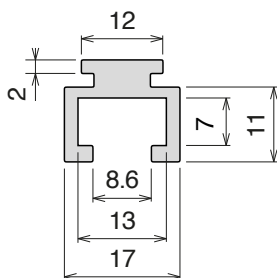

Used with **Part 164/165**
See below

164 Guida in alluminio / Aluminum guide / Aluminium profil

Delivery: **Easy** **Standard** Coils available

Article-Nr.	Material	Availability	Supply*	Profile cover	Box
16401C	Aluminum	Stock item	3 m bars	301403	60 pcs
16401	Aluminum	Stock item	6 m bars	301403	60 pcs

Used with **Part 362** Page 558
and **Part 1097** Page 578

165 Guida in alluminio / Aluminum guide / Aluminium profil

Delivery: **Easy** **Standard**

Article-Nr.	Material	Availability	Supply*	Profile cover	Box
16501C	Aluminum	Stock item	3 m bars	301404	60 pcs
16501	Aluminum	Stock item	6 m bars	301404	60 pcs