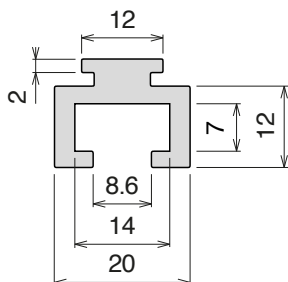

162 Profilo "C" / C-Profile / C-Profil

Delivery: **Easy** **Standard** Coils available

Article-Nr.	Material	Availability	Supply*
16205C	Blue	On request	3 m bars
16205	Blue	On request	6 m bars
16205-30	Blue	On request	30 m coils
16202BC	BluLub	Stock item	3 m bars
16202B	BluLub	On request	6 m bars
16202B-30	BluLub	Stock item	30 m coils
16203C	Ti-White	Stock item	3 m bars
16203	Ti-White	On request	6 m bars
16203-30	Ti-White	Stock item	30 m coils
16202C	Green	Stock item	3 m bars
16202	Green	On request	6 m bars
16202-30	Green	Stock item	30 m coils

Used with **Part 164/165**
See below

164 Guida in alluminio / Aluminum guide / Aluminium profil

Delivery: **Easy** **Standard** Coils available

Article-Nr.	Material	Availability	Supply*	Profile cover	Box
16401C	Aluminum	Stock item	3 m bars	301403	60 pcs
16401	Aluminum	Stock item	6 m bars	301403	60 pcs