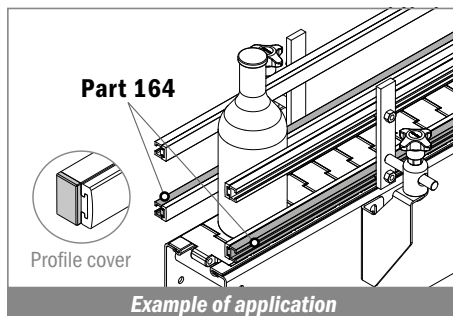

Used with **Part 164/165**
See below

164 Guida in alluminio / Aluminum guide / Aluminium profil

Delivery: **Easy** **Standard** Coils available

Article-Nr.	Material	Availability	Supply*	Profile cover	Box
16401C	Aluminum	Stock item	3 m bars	301403	60 pcs
16401	Aluminum	Stock item	6 m bars	301403	60 pcs

Used with **Part 362** Page 558
and **Part 1097** Page 578

165 Guida in alluminio / Aluminum guide / Aluminium profil

Delivery: **Easy** **Standard**

Article-Nr.	Material	Availability	Supply*	Profile cover	Box
16501C	Aluminum	Stock item	3 m bars	301404	60 pcs
16501	Aluminum	Stock item	6 m bars	301404	60 pcs