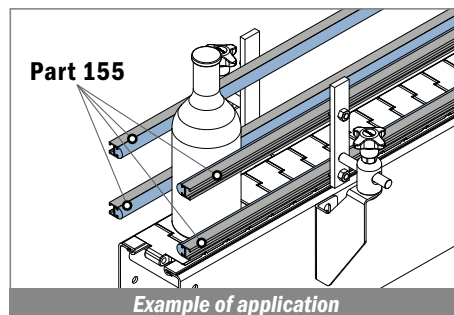

155 Guida laterale / Side guide rail / Seitenführungen

Metal profile: Aluminium

Used with T-bolt
Part 362 Pag 558

Article-Nr.	Material	Availability	Supply*
15500BC	BluLub	On request	3 m bars
15503C	Ti-White	On request	3 m bars
15505C	Blue	On request	3 m bars
15501C	Green	On request	3 m bars

Only plastic profile

Article-Nr.	Material	Availability	Supply*
15550BC	BluLub	On request	3 m bars
15553C	Ti-White	On request	3 m bars
15555C	Blue	On request	3 m bars
15551C	Green	On request	3 m bars

134 Guida laterale / Side guide rail / Seitenführungen

Delivery: **Easy** **Standard** Metal profile: Stainless steel AISI 304

Article-Nr.	Material	Availability	Supply*
13400BC	BluLub	On request	3 m bars
13400B	BluLub	On request	6 m bars
13403C	Ti-White	On request	3 m bars
13403	Ti-White	On request	6 m bars
13405C	Blue	On request	3 m bars
13405	Blue	On request	6 m bars
13401C	Green	Stock item	3 m bars
13401	Green	On request	6 m bars