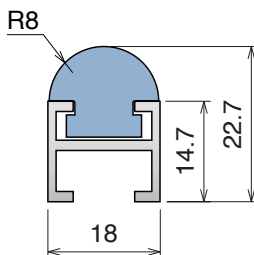

155 Guida laterale / Side guide rail / Seitenführungen

Metal profile: Aluminium

Used with T-bolt
Part 362 Pag 558

Article-Nr.	Material	Availability	Supply*
15500BC	BluLub	On request	3 m bars
15503C	Ti-White	On request	3 m bars
15505C	Blue	On request	3 m bars
15501C	Green	On request	3 m bars

Only plastic profile

Article-Nr.	Material	Availability	Supply*
15550BC	BluLub	On request	3 m bars
15553C	Ti-White	On request	3 m bars
15555C	Blue	On request	3 m bars
15551C	Green	On request	3 m bars

134 Guida laterale / Side guide rail / Seitenführungen