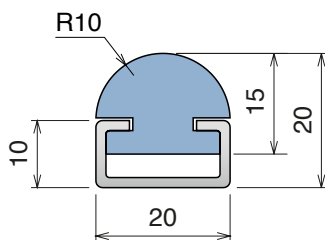

134 Guida laterale / Side guide rail / Seitenführungen

Delivery: **Easy** **Standard** Metal profile: Stainless steel AISI 304