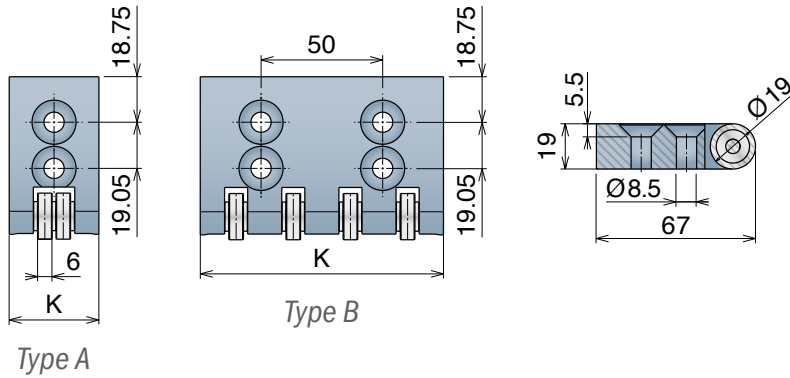

# NoseBars with Bearings

NoseBars / NoseBars / NoseBars

Materiale / Material / Materialien:

**BluLub**

Cuscinetti: Acciaio al cromo / Bearings:

Chrome steel / Lagereinsätze: Chrom-Stahl

## NoseBars with Bearings for 522 HD Series

Delivery: **Easy** Standard

Article-Nr.	K (mm)	Type
22850	29	A
22851	34	A
22852	37	A
22853	51 (2')	A
22861	76,2 (3')	A
22854	100	B

### Version B - With 1 Positioner | Version C - With 2 Positioners

Article-Nr.	K (mm)
22850P	29
22851P	34
22852P	37
22853P	51 (2')
22861P	76,2 (3')

## NoseBars with Bearings for 530 Series

(LBP version excluded)

Delivery: **Easy** Standard

Article-Nr.	K (mm)
22861	76,2 (3')
22862	152,4 (6')