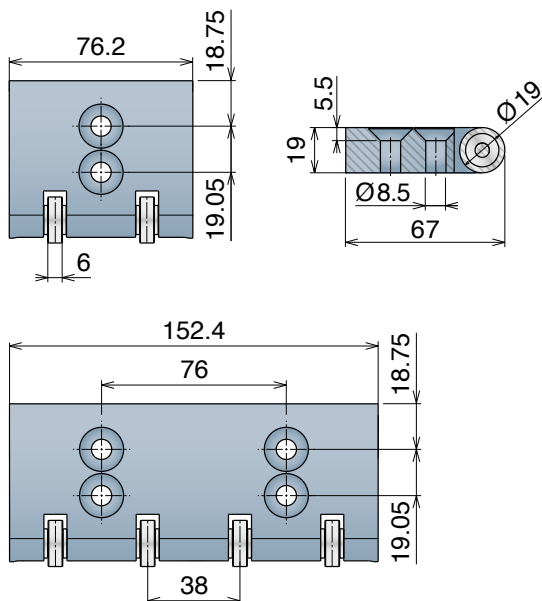

## NoseBars with Bearings for 522 HD Series

Delivery: **Easy** Standard

Article-Nr.	K (mm)	Type
22850	29	A
22851	34	A
22852	37	A
22853	51 (2')	A
22861	76,2 (3')	A
22854	100	B

### Version B - With 1 Positioner | Version C - With 2 Positioners

Article-Nr.	K (mm)
22850P	29
22851P	34
22852P	37
22853P	51 (2')
22861P	76,2 (3')

## NoseBars with Bearings for 530 Series

(LBP version excluded)

Delivery: **Easy** Standard

Article-Nr.	K (mm)
22861	76,2 (3')
22862	152,4 (6')