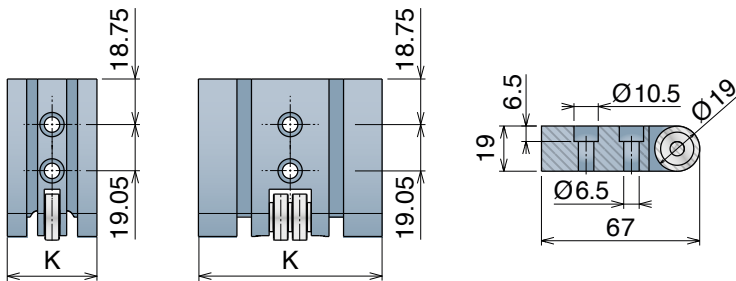

# NoseBars with Bearings

NoseBars / NoseBars / NoseBars

Materiale / Material / Materialien:

**BluLub**

Cuscinetti: Acciaio al cromo / Bearings:

Chrome steel / Lagereinsätze: Chrom-Stahl

## NoseBars with Bearings for 522 HD Series

Delivery: **Easy** Standard

Article-Nr.	K (mm)	Type
22850	29	A
22851	34	A
22852	37	A
22853	51 (2')	A
22861	76,2 (3')	A
22854	100	B

### Version B - With 1 Positioner | Version C - With 2 Positioners

Article-Nr.	K (mm)
22850P	29
22851P	34
22852P	37
22853P	51 (2')
22861P	76,2 (3')

## NoseBars with Bearings for 530 Series

(LBP version excluded)

Delivery: **Easy** Standard

Article-Nr.	K (mm)
22861	76,2 (3')
22862	152,4 (6')