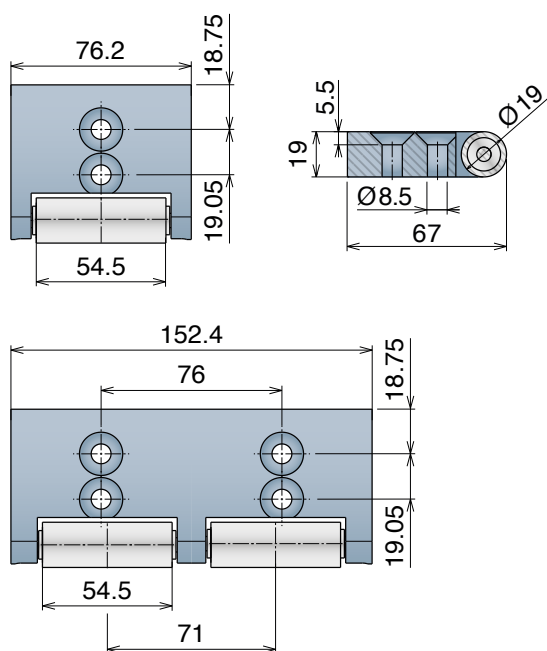

NoseBars with Rollers for 522 HD Series

Article-Nr.	K (mm)
22823B	51 (2')
22808B	76,2 (3')
22824B	100

NoseBars with Rollers for 530 Series

(LBP version excluded)

Article-Nr.	K (mm)
22808B	76,2 (3')
22809B	152,4 (6')