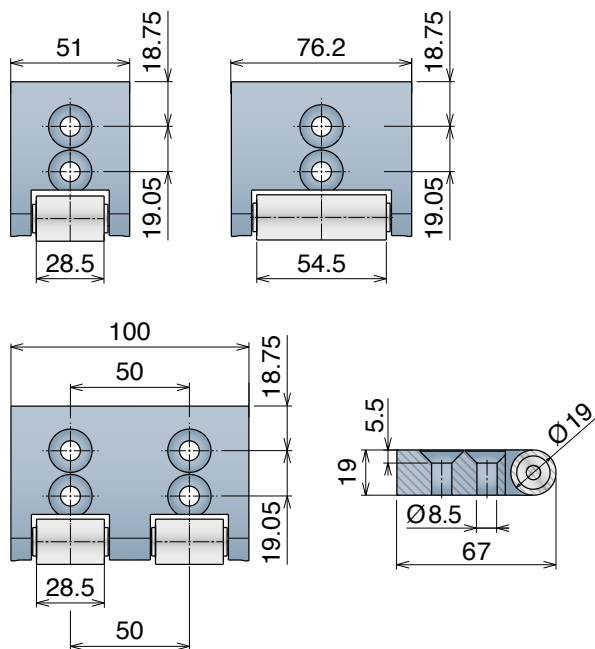

NoseBars with Rollers for 522 HD Series

Article-Nr.	K (mm)
22823B	51 (2')
22808B	76,2 (3')
22824B	100

NoseBars with Rollers for 530 Series

(LBP version excluded)

Article-Nr.	K (mm)
22808B	76,2 (3')
22809B	152,4 (6')