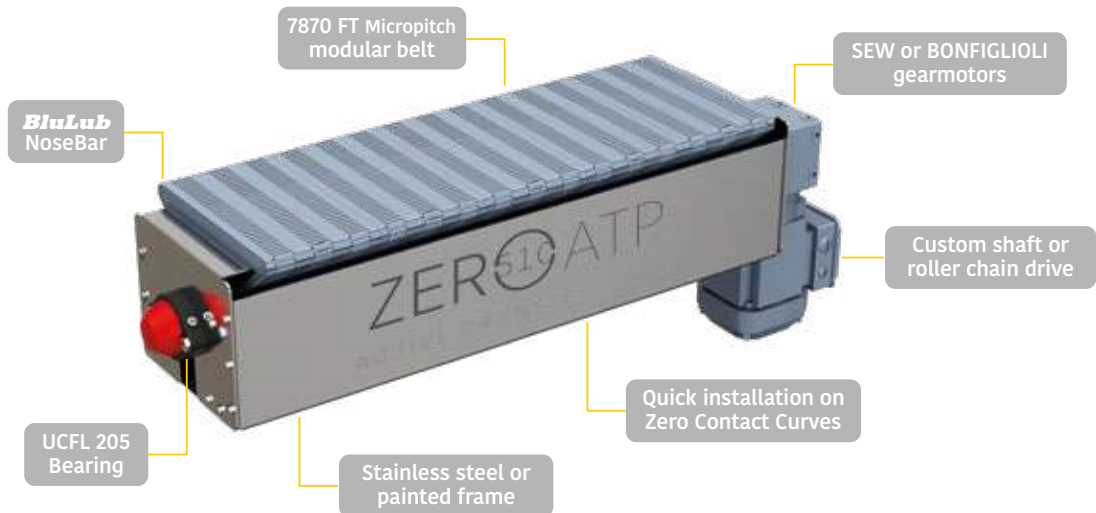

ZERO⁵¹⁰ ATP

ACTIVE TRANSFER PLATE

The **Zero ATP** is the perfect solution for small and light products, which hardly slide on standard solution. With the Active Transfer Plate Movex helps reducing downtimes and improving efficiency.

Zero ATP is a complete conveyor unit and supplied connected to the **Zero Contact**™ curve independently, so speed can be different than the curve itself, so able to accelerate or decelerate carried products.

Zero ATP Active Transfer Plates are equipped with Movex 7870 FT micropitch belt.

A tensioning system is included.

Main features

- Equipped with Movex 7870 modular belt
- 8mm pitch, 3mm nose radius
- Available length 250mm and 500mm
- Connectable to Zero Contact curves

DIFFERENT BELT SURFACE AVAILABLE ON REQUEST

For different configurations and 7870 modular belt surface (Flush grid, Diamond top, Cone top, Non slip), please contact your sales representative.

Zero ATP for Zero Contact - Zero Contact Flat Edge - Zero Contact Hygienic