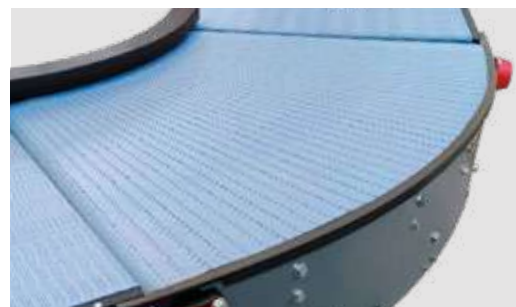

ZERO⁵¹⁰ ATP

ACTIVE TRANSFER PLATE

The **Zero ATP** is the perfect solution for small and light products, which hardly slide on standard solution. With the Active Transfer Plate Movex helps reducing downtimes and improving efficiency.

Zero ATP is a complete conveyor unit and supplied connected to the **Zero Contact**™ curve independently, so speed can be different than the curve itself, so able to accelerate or decelerate carried products.

Zero ATP Active Transfer Plates are equipped with Movex 7870 FT micropitch belt.

A tensioning system is included.

Main features

- Equipped with Movex 7870 modular belt
- 8mm pitch, 3mm nose radius
- Available length 250mm and 500mm
- Connectable to Zero Contact curves

DIFFERENT BELT SURFACE AVAILABLE ON REQUEST

For different configurations and 7870 modular belt surface (Flush grid, Diamond top, Cone top, Non slip), please contact your sales representative.

Zero ATP for Zero Contact - Zero Contact Flat Edge - Zero Contact Hygienic