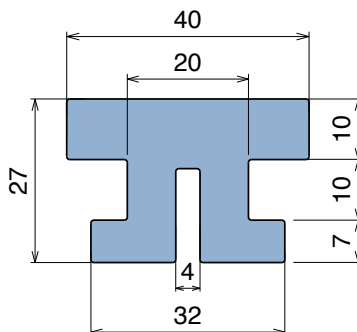

1007

Copri profilo / Bar cap / Abdeckprofil

Delivery: **Easy** **Standard** Fit on 5 mm (3/16")

Article-Nr.	Material	Availability	Supply
100703BC	BluLub	Stock item	3 m bars
100703B	BluLub	On request	6 m bars
100703C	Ti-White	Stock item	3 m bars
100703	Ti-White	On request	6 m bars
100705C	Blue	On request	3 m bars
100705	Blue	On request	6 m bars

1095

Copri profilo / Bar cap / Abdeckprofil

Fit on 4 mm

Article-Nr.	Material	Availability	Supply
109504BC	BluLub	On request	3 m bars
109503C	Ti-White	On request	3 m bars
109501C	Blue	On request	3 m bars

Used with
Part 3016