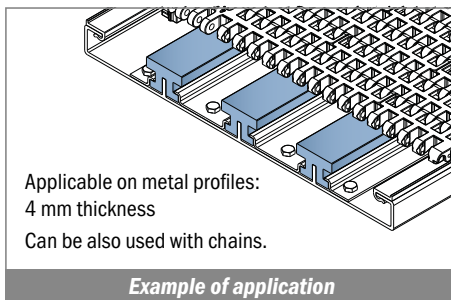

*Standard 3 or 6 meter covers and inserts are typically shipped by common carrier. Selected items can be coiled into cartons for more convenient shipping through UPS.

*Products stored in coils will have the tendency to retain a certain deformation when uncoiled, therefore consistency in the profile cross section over the full length of the coil cannot be guaranteed.

1007

Copri profilo / Bar cap / Abdeckprofil

Delivery: **Easy** **Standard** Fit on 5 mm (3/16")

Article-Nr.	Material	Availability	Supply
100703BC	BluLub	Stock item	3 m bars
100703B	BluLub	On request	6 m bars
100703C	Ti-White	Stock item	3 m bars
100703	Ti-White	On request	6 m bars
100705C	Blue	On request	3 m bars
100705	Blue	On request	6 m bars

1095

Copri profilo / Bar cap / Abdeckprofil

Fit on 4 mm

Article-Nr.	Material	Availability	Supply
109504BC	BluLub	On request	3 m bars
109503C	Ti-White	On request	3 m bars
109501C	Blue	On request	3 m bars

Used with
Part 3016