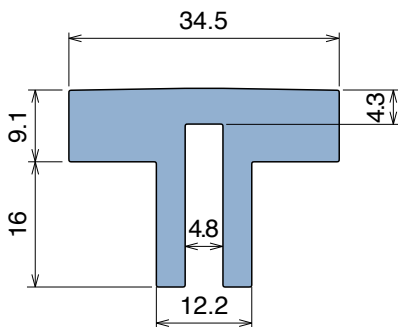

*Standard 3 or 6 meter covers and inserts are typically shipped by common carrier. Selected items can be coiled into cartons for more convenient shipping through UPS.

*Products stored in coils will have the tendency to retain a certain deformation when uncoiled, therefore consistency in the profile cross section over the full length of the coil cannot be guaranteed.

1007

Copri profilo / Bar cap / Abdeckprofil

Delivery: **Easy** **Standard** Fit on 5 mm (3/16")

Article-Nr.	Material	Availability	Supply
100703BC	BluLub	Stock item	3 m bars
100703B	BluLub	On request	6 m bars
100703C	Ti-White	Stock item	3 m bars
100703	Ti-White	On request	6 m bars
100705C	Blue	On request	3 m bars
100705	Blue	On request	6 m bars

1095

Copri profilo / Bar cap / Abdeckprofil

Fit on 4 mm

Article-Nr.	Material	Availability	Supply
109504BC	BluLub	On request	3 m bars
109503C	Ti-White	On request	3 m bars
109501C	Blue	On request	3 m bars

Used with
Part 3016