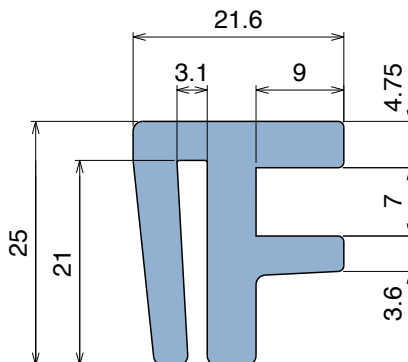

1007

Copri profilo / Bar cap / Abdeckprofil

Delivery: **Easy** **Standard** Fit on 5 mm (3/16")

Article-Nr.	Material	Availability	Supply
100703BC	BluLub	Stock item	3 m bars
100703B	BluLub	On request	6 m bars
100703C	Ti-White	Stock item	3 m bars
100703	Ti-White	On request	6 m bars
100705C	Blue	On request	3 m bars
100705	Blue	On request	6 m bars

1095

Copri profilo / Bar cap / Abdeckprofil

Fit on 4 mm

Article-Nr.	Material	Availability	Supply
109504BC	BluLub	On request	3 m bars
109503C	Ti-White	On request	3 m bars
109501C	Blue	On request	3 m bars

Used with
Part 3016

Art-Nr. **301601**

Available in box of 24 pcs

1040

Copri profilo / Bar cap / Abdeckprofil

Delivery: **Easy** **Standard** Fit on 3 mm (1/8")

Article-Nr.	Material	Availability	Supply*
104000BC	BluLub	On request	3 m bars
104000B	BluLub	On request	6 m bars
104003C	Ti-White	Stock item	3 m bars
104003	Ti-White	On request	6 m bars
104005C	Blue	On request	3 m bars
104005	Blue	On request	6 m bars