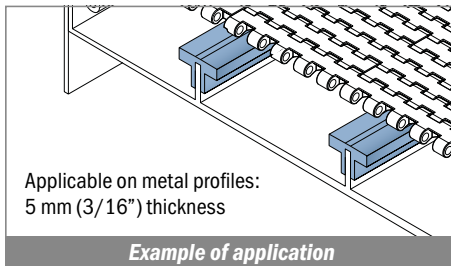

*Standard 3 or 6 meter covers and inserts are typically shipped by common carrier. Selected items can be coiled into cartons for more convenient shipping through UPS.

*Products stored in coils will have the tendency to retain a certain deformation when uncoiled, therefore consistency in the profile cross section over the full length of the coil cannot be guaranteed.

1007

Copri profilo / Bar cap / Abdeckprofil

Delivery: **Easy** **Standard** Fit on 5 mm (3/16")

Article-Nr.	Material	Availability	Supply
100703BC	BluLub	Stock item	3 m bars
100703B	BluLub	On request	6 m bars
100703C	Ti-White	Stock item	3 m bars
100703	Ti-White	On request	6 m bars
100705C	Blue	On request	3 m bars
100705	Blue	On request	6 m bars