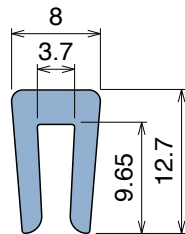

*Standard 3 or 6 meter covers and inserts are typically shipped by common carrier. Selected items can be coiled into cartons for more convenient shipping through UPS.

*Products stored in coils will have the tendency to retain a certain deformation when uncoiled, therefore consistency in the profile cross section over the full length of the coil cannot be guaranteed.

1003 Copri profilo / Bar cap / Abdeckprofil

Delivery: **Easy** **Standard** Fit on 3 mm (1/8")

Article-Nr.	Material	Availability	Supply*
100300B-30	BluLub	Stock item	30 m coils
100303-30	Ti-White	Stock item	30 m coils
100305-30	Blue	On request	30 m coils

1004 Copri profilo / Bar cap / Abdeckprofil

Fit on 3 mm (1/8")

Article-Nr.	Material	Availability	Supply*
100400B-30	BluLub	On request	30 m coils
100403-30	Ti-White	Stock item	30 m coils
100405-30	Blue	On request	30 m coils

1084 Copri profilo / Bar cap / Abdeckprofil

Fit on 3 mm (1/8")

Article-Nr.	Material	Availability	Supply*
108400BC	BluLub	On request	3 m bars
108400B	BluLub	On request	6 m bars
108400B-30	BluLub	On request	30 m coils
108403C	Ti-White	On request	3 m bars
108403	Ti-White	On request	6 m bars
108403-30	Ti-White	On request	30 m coils
108405C	Blue	On request	3 m bars
108405	Blue	On request	6 m bars
108405-30	Blue	On request	30 m coils