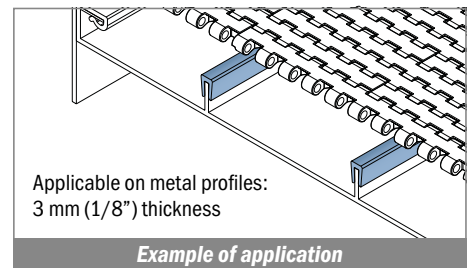

Article-Nr.	Material	Availability	Supply*
100400B-30	BluLub	On request	30 m coils
100403-30	Ti-White	Stock item	30 m coils
100405-30	Blue	On request	30 m coils