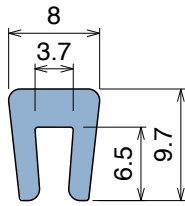

*Standard 3 or 6 meter covers and inserts are typically shipped by common carrier. Selected items can be coiled into cartons for more convenient shipping through UPS.

*Products stored in coils will have the tendency to retain a certain deformation when uncoiled, therefore consistency in the profile cross section over the full length of the coil cannot be guaranteed.

1003 Copri profilo / Bar cap / Abdeckprofil

Delivery: **Easy** **Standard** Fit on 3 mm (1/8")

Article-Nr.	Material	Availability	Supply*
100300B-30	BluLub	Stock item	30 m coils
100303-30	Ti-White	Stock item	30 m coils
100305-30	Blue	On request	30 m coils

1004 Copri profilo / Bar cap / Abdeckprofil

Fit on 3 mm (1/8")

Article-Nr.	Material	Availability	Supply*
100400B-30	BluLub	On request	30 m coils
100403-30	Ti-White	Stock item	30 m coils
100405-30	Blue	On request	30 m coils

1084 Copri profilo / Bar cap / Abdeckprofil

Fit on 3 mm (1/8")

Article-Nr.	Material	Availability	Supply*
108400BC	BluLub	On request	3 m bars
108400B	BluLub	On request	6 m bars
108400B-30	BluLub	On request	30 m coils
108403C	Ti-White	On request	3 m bars
108403	Ti-White	On request	6 m bars
108403-30	Ti-White	On request	30 m coils
108405C	Blue	On request	3 m bars
108405	Blue	On request	6 m bars
108405-30	Blue	On request	30 m coils