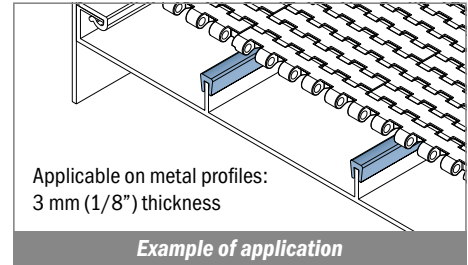

*Standard 3 or 6 meter covers and inserts are typically shipped by common carrier. Selected items can be coiled into cartons for more convenient shipping through UPS.

*Products stored in coils will have the tendency to retain a certain deformation when uncoiled, therefore consistency in the profile cross section over the full length of the coil cannot be guaranteed.

1003 Copri profilo / Bar cap / Abdeckprofil

Delivery: **Easy** **Standard** Fit on 3 mm (1/8")

Article-Nr.	Material	Availability	Supply*
100300B-30	BluLub	Stock item	30 m coils
100303-30	Ti-White	Stock item	30 m coils
100305-30	Blue	On request	30 m coils