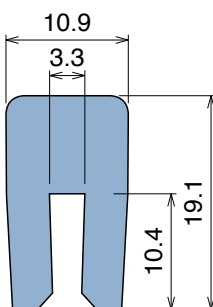

*Standard 3 or 6 meter covers and inserts are typically shipped by common carrier. Selected items can be coiled into cartons for more convenient shipping through UPS.

*Products stored in coils will have the tendency to retain a certain deformation when uncoiled, therefore consistency in the profile cross section over the full length of the coil cannot be guaranteed.

1004 Copri profilo / Bar cap / Abdeckprofil

Fit on 3 mm (1/8")

Article-Nr.	Material	Availability	Supply*
100400B-30	BluLub	On request	30 m coils
100403-30	Ti-White	Stock item	30 m coils
100405-30	Blue	On request	30 m coils

1084 Copri profilo / Bar cap / Abdeckprofil

Fit on 3 mm (1/8")

Article-Nr.	Material	Availability	Supply*
108400BC	BluLub	On request	3 m bars
108400B	BluLub	On request	6 m bars
108400B-30	BluLub	On request	30 m coils
108403C	Ti-White	On request	3 m bars
108403	Ti-White	On request	6 m bars
108403-30	Ti-White	On request	30 m coils
108405C	Blue	On request	3 m bars
108405	Blue	On request	6 m bars
108405-30	Blue	On request	30 m coils