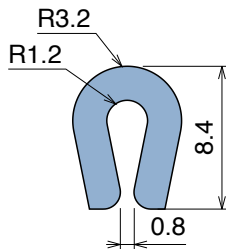

167 Guida collo / Neck guide / Nackenführung

Delivery: **Easy** **Standard** Fit on 1.8 - 2 mm

Article-Nr.	Material	Availability	Supply
16700BC	BluLub STABILIZED	Stock item	3 m bars
16700B	BluLub STABILIZED	On request	6 m bars
16700B-30	BluLub STABILIZED	Stock item	30 m coils
16700C	Ti-White	On request	3 m bars
16700	Ti-White	On request	6 m bars
16700-30	Ti-White	On request	30 m coils
16705C	Blue	On request	3 m bars
16705	Blue	On request	6 m bars
16705-30	Blue	On request	30 m coils

192 Guida collo / Neck guide / Nackenführung

Delivery: **Easy** **Standard** Fit on 1.8 - 2 mm

Article-Nr.	Material	Availability	Supply
19200B	BluLub STABILIZED	Stock item	30 m coils
19200	Ti-White	On request	30 m coils
19205	Blue	On request	30 m coils

1062 Guida collo / Neck guide / Nackenführung

Delivery: **Easy** **Standard** Fit on 1.8 - 2 mm

Article-Nr.	Material	Availability	Supply
106200B	BluLub STABILIZED	Stock item	30 m coils
106200	Ti-White	On request	30 m coils
106205	Blue	On request	30 m coils

1072 Guida collo / Neck guide / Nackenführung

Delivery: **Easy** **Standard** Fit on 1.8 - 2 mm

Article-Nr.	Material	Availability	Supply
107200B	BluLub STABILIZED	Stock item	30 m coils
107200	Ti-White	On request	30 m coils
107205	Blue	On request	30 m coils