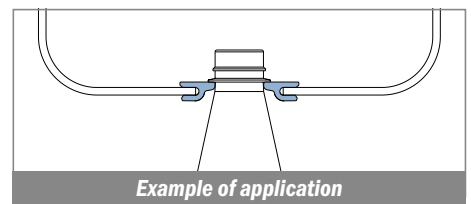

167 Guida collo / Neck guide / Nackenführung

Delivery: **Easy** **Standard** Fit on 1.8 - 2 mm

Article-Nr.	Material	Availability	Supply
16700BC	BluLub STABILIZED	Stock item	3 m bars
16700B	BluLub STABILIZED	On request	6 m bars
16700B-30	BluLub STABILIZED	Stock item	30 m coils
16700C	Ti-White	On request	3 m bars
16700	Ti-White	On request	6 m bars
16700-30	Ti-White	On request	30 m coils
16705C	Blue	On request	3 m bars
16705	Blue	On request	6 m bars
16705-30	Blue	On request	30 m coils

192 Guida collo / Neck guide / Nackenführung

Delivery: **Easy** **Standard** Fit on 1.8 - 2 mm

Article-Nr.	Material	Availability	Supply
19200B	BluLub STABILIZED	Stock item	30 m coils
19200	Ti-White	On request	30 m coils
19205	Blue	On request	30 m coils

1062 Guida collo / Neck guide / Nackenführung

Delivery: **Easy** **Standard** Fit on 1.8 - 2 mm

Article-Nr.	Material	Availability	Supply
106200B	BluLub STABILIZED	Stock item	30 m coils
106200	Ti-White	On request	30 m coils
106205	Blue	On request	30 m coils