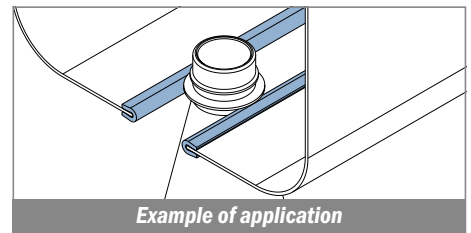

167 Guida collo / Neck guide / Nackenführung

Delivery: **Easy** **Standard** Fit on 1.8 - 2 mm

Article-Nr.	Material	Availability	Supply
16700BC	BluLub STABILIZED	Stock item	3 m bars
16700B	BluLub STABILIZED	On request	6 m bars
16700B-30	BluLub STABILIZED	Stock item	30 m coils
16700C	Ti-White	On request	3 m bars
16700	Ti-White	On request	6 m bars
16700-30	Ti-White	On request	30 m coils
16705C	Blue	On request	3 m bars
16705	Blue	On request	6 m bars
16705-30	Blue	On request	30 m coils

192 Guida collo / Neck guide / Nackenführung

Delivery: **Easy** **Standard** Fit on 1.8 - 2 mm

Article-Nr.	Material	Availability	Supply
19200B	BluLub STABILIZED	Stock item	30 m coils
19200	Ti-White	On request	30 m coils
19205	Blue	On request	30 m coils