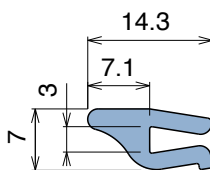

192 Guida collo / Neck guide / Nackenführung

Delivery: **Easy** **Standard** Fit on 1.8 - 2 mm

Article-Nr.	Material	Availability	Supply
19200B	BluLub STABILIZED	Stock item	30 m coils
19200	Ti-White	On request	30 m coils
19205	Blue	On request	30 m coils

1062 Guida collo / Neck guide / Nackenführung

Delivery: **Easy** **Standard** Fit on 1.8 - 2 mm

Article-Nr.	Material	Availability	Supply
106200B	BluLub STABILIZED	Stock item	30 m coils
106200	Ti-White	On request	30 m coils
106205	Blue	On request	30 m coils