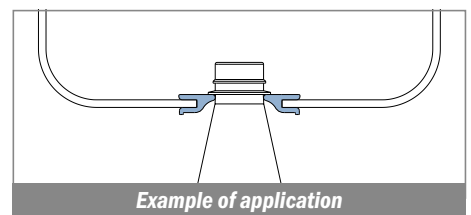

192 Guida collo / Neck guide / Nackenführung

Delivery: **Easy** **Standard** Fit on 1.8 - 2 mm

Article-Nr.	Material	Availability	Supply
19200B	BluLub STABILIZED	Stock item	30 m coils
19200	Ti-White	On request	30 m coils
19205	Blue	On request	30 m coils

1062 Guida collo / Neck guide / Nackenführung

Delivery: **Easy** **Standard** Fit on 1.8 - 2 mm

Article-Nr.	Material	Availability	Supply
106200B	BluLub STABILIZED	Stock item	30 m coils
106200	Ti-White	On request	30 m coils
106205	Blue	On request	30 m coils