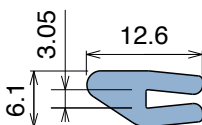

1062 Guida collo / Neck guide / Nackenführung

Delivery: **Easy** **Standard** Fit on 1.8 - 2 mm

Article-Nr.	Material	Availability	Supply
106200B	BluLub STABILIZED	Stock item	30 m coils
106200	Ti-White	On request	30 m coils
106205	Blue	On request	30 m coils

1072 Guida collo / Neck guide / Nackenführung

Delivery: **Easy** **Standard** Fit on 1.8 - 2 mm

Article-Nr.	Material	Availability	Supply
107200B	BluLub STABILIZED	Stock item	30 m coils
107200	Ti-White	On request	30 m coils
107205	Blue	On request	30 m coils