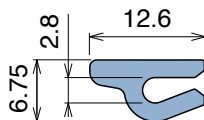

167 Guida collo / Neck guide / Nackenführung

Delivery: **Easy** **Standard** Fit on 1.8 - 2 mm

Article-Nr.	Material	Availability	Supply
16700BC	BluLub STABILIZED	Stock item	3 m bars
16700B	BluLub STABILIZED	On request	6 m bars
16700B-30	BluLub STABILIZED	Stock item	30 m coils
16700C	Ti-White	On request	3 m bars
16700	Ti-White	On request	6 m bars
16700-30	Ti-White	On request	30 m coils
16705C	Blue	On request	3 m bars
16705	Blue	On request	6 m bars
16705-30	Blue	On request	30 m coils

192 Guida collo / Neck guide / Nackenführung

Delivery: **Easy** **Standard** Fit on 1.8 - 2 mm

Article-Nr.	Material	Availability	Supply
19200B	BluLub STABILIZED	Stock item	30 m coils
19200	Ti-White	On request	30 m coils
19205	Blue	On request	30 m coils