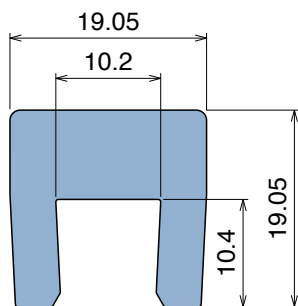

1013 Copri profilo / Bar cap / Abdeckprofil

Fit on 10 mm (3/8")

Article-Nr.	Material	Availability	Supply
101300BC	BluLub	On request	3 m bars
101300B	BluLub	On request	6 m bars
101303C	Ti-White	On request	3 m bars
101303	Ti-White	On request	6 m bars
101305C	Blue	On request	3 m bars
101305	Blue	On request	6 m bars

1012 Copri profilo / Bar cap / Abdeckprofil

Delivery: **Easy** **Standard** Fit on 12/13 mm (1/2")

Article-Nr.	Material	Availability	Supply
101200B-30	BluLub	On request	30 m coils
101203-30	Ti-White	Stock item	30 m coils
101205-30	Blue	On request	30 m coils

181 Copri profilo / Bar cover / Abdeckprofil

Delivery: **Easy** **Standard** Fit on 25.4 x 25.4 mm (1" x 1")

Article-Nr.	Material	Availability	Supply
18100BC	BluLub	On request	3 m bars
18100B	BluLub	On request	6 m bars
18103C	Ti-White	Stock item	3 m bars
18103	Ti-White	On request	6 m bars
18105C	Blue	On request	3 m bars
18105	Blue	On request	6 m bars