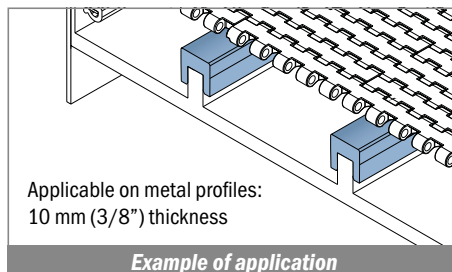

1013 Copri profilo / Bar cap / Abdeckprofil

Fit on 10 mm (3/8")

Article-Nr.	Material	Availability	Supply
101300BC	BluLub	On request	3 m bars
101300B	BluLub	On request	6 m bars
101303C	Ti-White	On request	3 m bars
101303	Ti-White	On request	6 m bars
101305C	Blue	On request	3 m bars
101305	Blue	On request	6 m bars