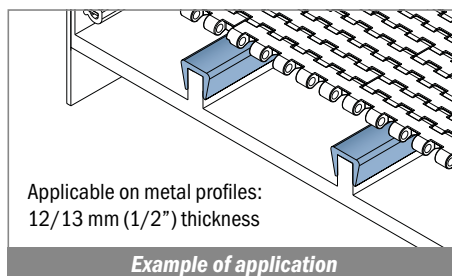

1013 Copri profilo / Bar cap / Abdeckprofil

Fit on 10 mm (3/8")

Article-Nr.	Material	Availability	Supply
101300BC	BluLub	On request	3 m bars
101300B	BluLub	On request	6 m bars
101303C	Ti-White	On request	3 m bars
101303	Ti-White	On request	6 m bars
101305C	Blue	On request	3 m bars
101305	Blue	On request	6 m bars

1012 Copri profilo / Bar cap / Abdeckprofil

Delivery: **Easy** **Standard** Fit on 12/13 mm (1/2")

Article-Nr.	Material	Availability	Supply
101200B-30	BluLub	On request	30 m coils
101203-30	Ti-White	Stock item	30 m coils
101205-30	Blue	On request	30 m coils

181 Copri profilo / Bar cover / Abdeckprofil

Delivery: **Easy** **Standard** Fit on 25.4 x 25.4 mm (1" x 1")

Article-Nr.	Material	Availability	Supply
18100BC	BluLub	On request	3 m bars
18100B	BluLub	On request	6 m bars
18103C	Ti-White	Stock item	3 m bars
18103	Ti-White	On request	6 m bars
18105C	Blue	On request	3 m bars
18105	Blue	On request	6 m bars