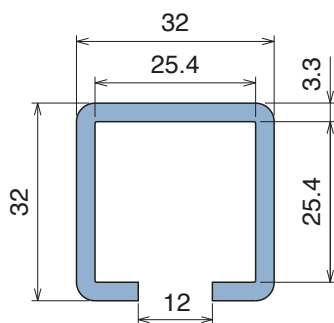

1013 Copri profilo / Bar cap / Abdeckprofil

Fit on 10 mm (3/8")

Article-Nr.	Material	Availability	Supply
101300BC	BluLub	On request	3 m bars
101300B	BluLub	On request	6 m bars
101303C	Ti-White	On request	3 m bars
101303	Ti-White	On request	6 m bars
101305C	Blue	On request	3 m bars
101305	Blue	On request	6 m bars

1012 Copri profilo / Bar cap / Abdeckprofil

Delivery: **Easy** **Standard** Fit on 12/13 mm (1/2")

Article-Nr.	Material	Availability	Supply
101200B-30	BluLub	On request	30 m coils
101203-30	Ti-White	Stock item	30 m coils
101205-30	Blue	On request	30 m coils

181 Copri profilo / Bar cover / Abdeckprofil

Delivery: **Easy** **Standard** Fit on 25.4 x 25.4 mm (1" x 1")

Article-Nr.	Material	Availability	Supply
18100BC	BluLub	On request	3 m bars
18100B	BluLub	On request	6 m bars
18103C	Ti-White	Stock item	3 m bars
18103	Ti-White	On request	6 m bars
18105C	Blue	On request	3 m bars
18105	Blue	On request	6 m bars