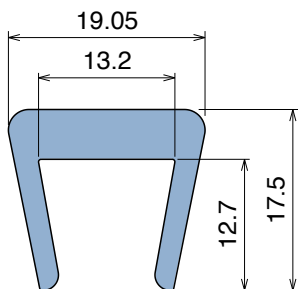

1013 Copri profilo / Bar cap / Abdeckprofil

Fit on 10 mm (3/8")

Article-Nr.	Material	Availability	Supply
101300BC	BluLub	On request	3 m bars
101300B	BluLub	On request	6 m bars
101303C	Ti-White	On request	3 m bars
101303	Ti-White	On request	6 m bars
101305C	Blue	On request	3 m bars
101305	Blue	On request	6 m bars

1012 Copri profilo / Bar cap / Abdeckprofil

Delivery: **Easy** **Standard** Fit on 12/13 mm (1/2")

Article-Nr.	Material	Availability	Supply
101200B-30	BluLub	On request	30 m coils
101203-30	Ti-White	Stock item	30 m coils
101205-30	Blue	On request	30 m coils

181 Copri profilo / Bar cover / Abdeckprofil

Delivery: **Easy** **Standard** Fit on 25.4 x 25.4 mm (1" x 1")

Article-Nr.	Material	Availability	Supply
18100BC	BluLub	On request	3 m bars
18100B	BluLub	On request	6 m bars
18103C	Ti-White	Stock item	3 m bars
18103	Ti-White	On request	6 m bars
18105C	Blue	On request	3 m bars
18105	Blue	On request	6 m bars